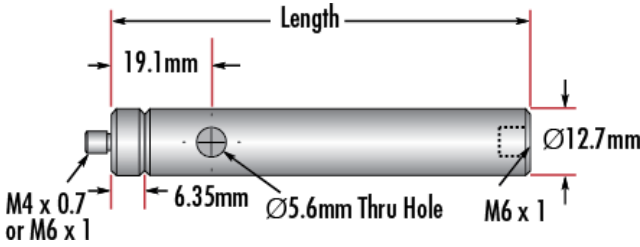

Product Downloads

General

Metric **Type:**

Note:
Adapter #58-984 is included. Additional [thread adapters](#) available separately.

Physical & Mechanical Properties

Length (inches):
2.5

63.50	Length (mm):
0.5	Diameter (inches):
12.70	Diameter (mm):

Threading & Mounting

M4 x0.7	Male Thread:
---------	---------------------

Regulatory Compliance

Compliant	RoHS 2015:
View	Certificate of Conformance:
Compliant	REACH 241:

Product Details

- Male M4 x0.7 or M6 x 1.0 Stud, Female M6 x1.0 Base
- Posts Include Interchangeable Male Stud and Removable Base S.H.S.S.
- Available in Variety of Lengths
- [English Versions Also Available](#)

TECHSPEC® Metric Stainless Steel Mounting Posts include a 6.35mm long male thread stud adapter that is easily interchangeable with other adapters to ensure compatibility between these posts and any optical mount. Removing the included adapter reveals female M4 threads on the post. Each optical post also has a thru-hole to allow an Allen wrench or other tool to rotate the post easily. Thread values are laser engraved on each post for quick identification and integration. TECHSPEC Metric Stainless Steel Mounting Posts are offered in a variety of lengths. [English versions are also available for purchase.](#)

Technical Information

#68-231		
Stock No.	Description	Qty
#58-950	Steel Post, 25.4mm Length	1
#58-951	Steel Post, 38.1mm Length	1
#58-952	Steel Post, 50.8mm Length	2
#58-954	Steel Post, 76.2mm Length	2
#58-955	Steel Post, 101.6mm Length	2
#58-956	Steel Post, 152.4mm Length	1
#58-957	Steel Post, 203.2mm Length	1