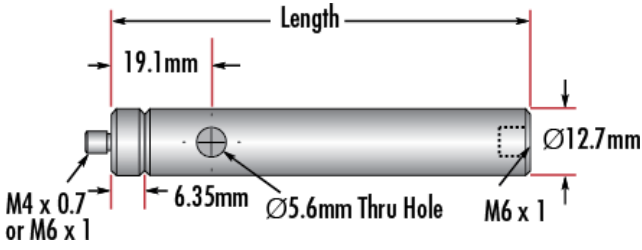

63.50	Length (mm):
0.5	Diameter (inches):
12.70	Diameter (mm):

Threading & Mounting

M4 x0.7	Male Thread:

Regulatory Compliance

Compliant	RoHS 2015:
View	Certificate of Conformance:
Compliant	REACH 241:

Product Details

- Male M4 x0.7 or M6 x1.0 Stud, Female M6 x1.0 Base
- Posts Include Interchangeable Male Stud and Removable Base S.H.S.S.
- Available in Variety of Lengths
- [English Versions Also Available](#)

TECHSPEC® Metric Stainless Steel Mounting Posts include a 6.35mm long male thread stud adapter that is easily interchangeable with other adapters to ensure compatibility between these posts and any optical mount. Removing the included adapter reveals female M4 threads on the post. Each optical post also has a thru-hole to allow an Allen wrench or other tool to rotate the post easily. Thread values are laser engraved on each post for quick identification and integration. TECHSPEC Metric Stainless Steel Mounting Posts are offered in a variety of lengths. [English versions are also available for purchase.](#)

Technical Information

#68-231		
Stock No.	Description	Qty
#58-950	Steel Post, 25.4mm Length	1
#58-951	Steel Post, 38.1mm Length	1
#58-952	Steel Post, 50.8mm Length	2
#58-954	Steel Post, 76.2mm Length	2
#58-955	Steel Post, 101.6mm Length	2
#58-956	Steel Post, 152.4mm Length	1
#58-957	Steel Post, 203.2mm Length	1

#68-232		
Stock No.	Description	Qty
#59-757	Steel Post, 25.4mm Length	1
#59-758	Steel Post, 38.1mm Length	1
#59-759	Steel Post, 50.8mm Length	2
#59-761	Steel Post, 76.2mm Length	2
#59-762	Steel Post, 101.6mm Length	2
#59-763	Steel Post, 152.4mm Length	1
#59-764	Steel Post, 203.2mm Length	1