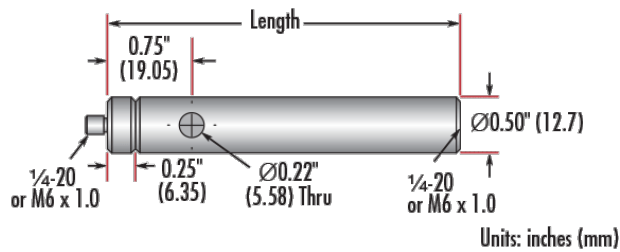

Diameter (inches):

0.5

Threading & Mounting

Male Thread:

8-32

Regulatory Compliance

RoHS 2015:

Compliant

Certificate of Conformance:

[View](#)

Reach 250:

Compliant

Product Details

Adapter #58-982 is included. Additional [thread adapters](#) available separately.

- Male 8-32 or 1/4-20 Stud, Female 1/4-20 Base
- Posts Include Interchangeable Male Stud and Removable Base S.H.S.S.
- Available in Variety of Lengths
- [Metric Versions Also Available](#)

TECHSPEC® English Stainless Steel Mounting Posts include a 1/4" long male thread stud adapter that is easily interchangeable with other adapters to ensure compatibility between these posts and any optical mount. Removing the included adapter reveals female 8-32 threads on the post. Each optical post also has a thru-hole to allow an Allen wrench or other tool to rotate the post easily. Thread values are laser engraved on each post for quick identification and integration. TECHSPEC English Stainless Steel Mounting Posts are offered in a variety of lengths. [Metric Versions are also available for purchase.](#)

Technical Information

#68-230		
Stock No.	Description	Qty
#59-751	Steel Post, 1" Length	1
#59-752	Steel Post, 1.5" Length	1
#58-999	Steel Post, 2" Length	2
#59-754	Steel Post, 3" Length	2
#59-000	Steel Post, 4" Length	2
#59-008	Steel Post, 6" Length	1
#59-009	Steel Post, 8" Length	1

#68-229		
Stock No.	Description	Qty
#58-960	Steel Post, 1" Length	1
#58-961	Steel Post, 1.5" Length	1
#58-962	Steel Post, 2" Length	2
#58-964	Steel Post, 3" Length	2
#58-965	Steel Post, 4" Length	2
#58-966	Steel Post, 6" Length	1
#58-967	Steel Post, 8" Length	1