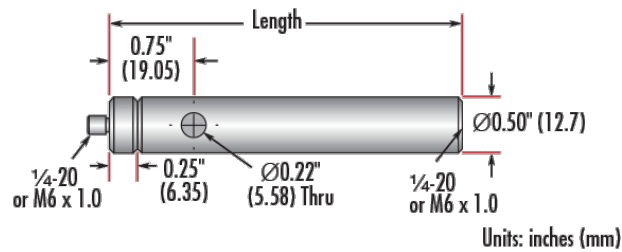

Diameter (inches):
0.5

Threading & Mounting

Male Thread:
1/4-20

Regulatory Compliance

RoHS 2015:
Compliant

Certificate of Conformance:
[View](#)

REACH 241:
Compliant

Product Details

Adapter #58-983 is included. Additional [thread adapters](#) available separately.

- Male 8-32 or 1/4-20 Stud, Female 1/4-20 Base
- Posts Include Interchangeable Male Stud and Removable Base S.H.S.S.
- Available in Variety of Lengths
- [Metric Versions Also Available](#)

TECHSPEC® English Stainless Steel Mounting Posts include a 1/4" long male thread stud adapter that is easily interchangeable with other adapters to ensure compatibility between these posts and any optical mount. Removing the included adapter reveals female 8-32 threads on the post. Each optical post also has a thru-hole to allow an Allen wrench or other tool to rotate the post easily. Thread values are laser engraved on each post for quick identification and integration. TECHSPEC English Stainless Steel Mounting Posts are offered in a variety of lengths. [Metric Versions are also available for purchase.](#)

Technical Information

#68-230		
Stock No.	Description	Qty
#59-751	Steel Post, 1" Length	1
#59-752	Steel Post, 1.5" Length	1
#58-999	Steel Post, 2" Length	2
#59-754	Steel Post, 3" Length	2
#59-000	Steel Post, 4" Length	2
#59-008	Steel Post, 6" Length	1
#59-009	Steel Post, 8" Length	1

#68-229		
Stock No.	Description	Qty
#58-960	Steel Post, 1" Length	1
#58-961	Steel Post, 1.5" Length	1
#58-962	Steel Post, 2" Length	2
#58-964	Steel Post, 3" Length	2
#58-965	Steel Post, 4" Length	2
#58-966	Steel Post, 6" Length	1
#58-967	Steel Post, 8" Length	1