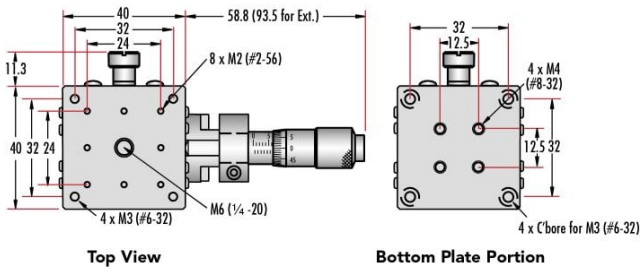

ⓘ Prices shown are exclusive of VAT/local taxes

Product Downloads

General

Metric **Type:**

Physical & Mechanical Properties

Linear (X) **Type of Movement:**

Crossed Roller Bearing **Guide System:**

30mm Standard-Top Stages - Center Drive

30mm Standard-Top Stages - Side Drive

40mm Standard-Top Stages - Center Drive

40mm Standard-Top Stages - Side Drive

70mm Standard-Top Stages - Center Drive

70mm Standard-Top Stages - Side Drive

125mm Standard-Top Stages - Center Drive

125mm Standard-Top Stages - Side Drive