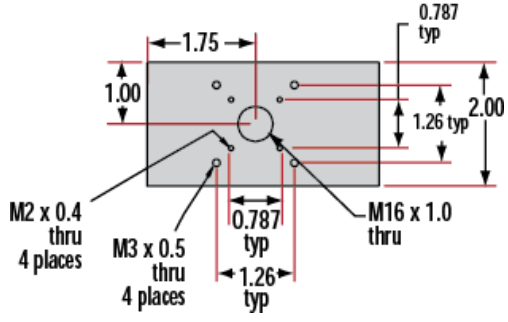

Product Details

- Wide Range of Carrier Length and Mounting Hole Options Available
- Low Profile Design with Smooth Movement
- Increased Stability and <1mrad Straight Line Accuracy

Dovetail Optical Rail Systems are designed for easy and stable installation and positioning of various optical components along the same axis. The rails feature slotted holes that allow them to be fixed to standard 1/4-20 TPI and M6 breadboards or optical tables. Carriers are available with different lengths and hole patterns to meet various mounting needs including options that are directly compatible with our [TECHSPEC® Manual Stages](#) for precision alignment. Carriers utilize a unique two-piece design to prevent the locking screws from contacting the rail and to allow easy attachment and removal. All Dovetail Optical Rail System parts are constructed of black anodized aluminum to minimize stray reflections or glare.

Note: Rails and carriers are sold separately.

Technical Information

Side Profile of Rail System

Large Carrier #55-340

Small Carrier #54-403

Medium Carrier #55-339

Large Carrier #55-404

Medium Carrier #55-341

Common Side Profile

Stock No.	L	A	B	C	D	# Slots	# C'bores
#54-401	12	6	4	—	—	3	—
#54-402	36	18	16	4	6	5	2