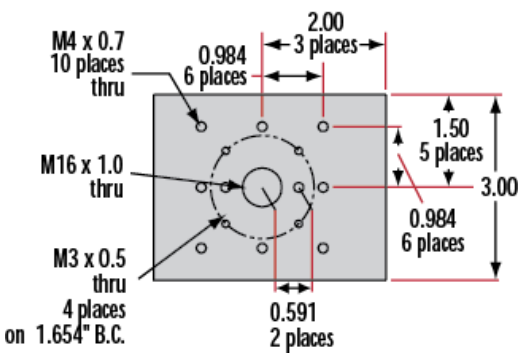

ⓘ Prices shown are exclusive of VAT/local taxes

Product Downloads

General

English **Type:**
Carrier **Note:**

Physical & Mechanical Properties

Linear (X) **Type of Movement:**

	Guide System:
Dovetail	
	Length (inches):
2.76	
	Length (mm):
70.00	
	Construction:
Black Anodized Aluminum	

Hardware & Interface Connectivity

	Type of Drive:
Manual	

Threading & Mounting

	Mounting Threads:
(4) 6-32, (8) 2-56, (9) 1/4-20	

Regulatory Compliance

	RoHS 2015:
Compliant	
	Certificate of Conformance:
View	
	REACH 241:
Compliant	

Product Details

- Wide Range of Carrier Length and Mounting Hole Options Available
- Low Profile Design with Smooth Movement
- Increased Stability and <1mrad Straight Line Accuracy

Dovetail Optical Rail Systems are designed for easy and stable installation and positioning of various optical components along the same axis. The rails feature slotted holes that allow them to be fixed to standard 1/4-20 TPI and M6 breadboards or optical tables. Carriers are available with different lengths and hole patterns to meet various mounting needs including options that are directly compatible with our [TECHSPEC® Manual Stages](#) for precision alignment. Carriers utilize a unique two-piece design to prevent the locking screws from contacting the rail and to allow easy attachment and removal. All Dovetail Optical Rail System parts are constructed of black anodized aluminum to minimize stray reflections or glare.

Note: Rails and carriers are sold separately.

Technical Information

Side Profile of Rail System

Large Carrier #55-340

Small Carrier #54-403

Medium Carrier #55-339

Large Carrier #55-404

Medium Carrier #55-341