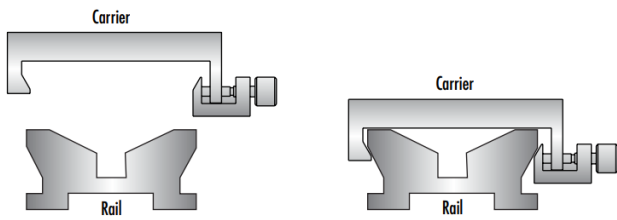

Hardware & Interface Connectivity

	Type of Drive:
Manual	

Threading & Mounting

	Mounting Threads:
(4) 6-32, (8) 2-56, (9) 1/4-20	

Regulatory Compliance

	RoHS 2015:
Compliant	
	Certificate of Conformance:
View	
	REACH 241:
Compliant	

Product Details

- Wide Range of Carrier Length and Mounting Hole Options Available
- Low Profile Design with Smooth Movement
- Increased Stability and <1mrad Straight Line Accuracy

Dovetail Optical Rail Systems are designed for easy and stable installation and positioning of various optical components along the same axis. The rails feature slotted holes that allow them to be fixed to standard 1/4-20 TPI and M6 breadboards or optical tables. Carriers are available with different lengths and hole patterns to meet various mounting needs including options that are directly compatible with our [TECHSPEC® Manual Stages](#) for precision alignment. Carriers utilize a unique two-piece design to prevent the locking screws from contacting the rail and to allow easy attachment and removal. All Dovetail Optical Rail System parts are constructed of black anodized aluminum to minimize stray reflections or glare.

Note: Rails and carriers are sold separately.

Technical Information

Side Profile of Rail System

Large Carrier #55-340

Small Carrier #54-403

Medium Carrier #55-339

Large Carrier #55-404

Medium Carrier #55-341