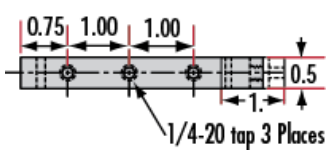

ⓘ Prices shown are exclusive of VAT/local taxes

Product Downloads

General

English **Type:**
Carrier **Note:**

Physical & Mechanical Properties

Linear (X) **Type of Movement:**

	Guide System:
Dovetail	
	Length (inches):
2.76	
	Length (mm):
70.00	
	Construction:
Black Anodized Aluminum	

Product Details

- Wide Range of Carrier Length and Mounting Hole Options Available
- Low Profile Design with Smooth Movement
- Increased Stability and <1mrad Straight Line Accuracy

Dovetail Optical Rail Systems are designed for easy and stable installation and positioning of various optical components along the same axis. The rails feature slotted holes that allow them to be fixed to standard 1/4-20 TPI and M6 breadboards or optical tables. Carriers are available with different lengths and hole patterns to meet various mounting needs including options that are directly compatible with our [TECHSPEC® Manual Stages](#) for precision alignment. Carriers utilize a unique two-piece design to prevent the locking screws from contacting the rail and to allow easy attachment and removal. All Dovetail Optical Rail System parts are constructed of black anodized aluminum to minimize stray reflections or glare.

Note: Rails and carriers are sold separately.

Technical Information

Side Profile of Rail System

Large Carrier #55-340

Small Carrier #54-403

Medium Carrier #55-339

Large Carrier #55-404

Medium Carrier #55-341