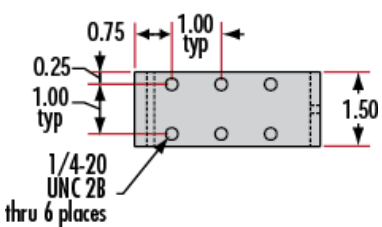

Product Details

- Wide Range of Carrier Length and Mounting Hole Options Available
- Low Profile Design with Smooth Movement
- Increased Stability and <1mrad Straight Line Accuracy

Dovetail Optical Rail Systems are designed for easy and stable installation and positioning of various optical components along the same axis. The rails feature slotted holes that allow them to be fixed to standard 1/4-20 TPI and M6 breadboards or optical tables. Carriers are available with different lengths and hole patterns to meet various mounting needs including options that are directly compatible with our [TECHSPEC® Manual Stages](#) for precision alignment. Carriers utilize a unique two-piece design to prevent the locking screws from contacting the rail and to allow easy attachment and removal. All Dovetail Optical Rail System parts are constructed of black anodized aluminum to minimize stray reflections or glare.

Note: Rails and carriers are sold separately.

Technical Information

Side Profile of Rail System

Large Carrier #55-340

Small Carrier #54-403

Medium Carrier #55-339

Large Carrier #55-404

Medium Carrier #55-341

Common Side Profile

Stock No.	L	A	B	C	D	# Slots	# C'bores
#54-401	12	6	4	—	—	3	—
#54-402	36	18	16	4	6	5	2