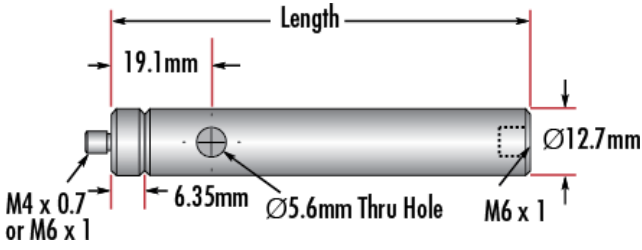

Product Downloads

General

Metric **Type:**

Note:
Adapter [#58-984](#) is included. Additional [thread adapters](#) available separately.

Physical & Mechanical Properties

76.20 **Length (mm):**

3.0	Length (inches):
12.70	Diameter (mm):
0.5	Diameter (inches):

Threading & Mounting

M4 x 0.7	Male Thread:
----------	--------------

Regulatory Compliance

Compliant	RoHS 2015:
View	Certificate of Conformance:
Compliant	REACH 241:

Product Details

- Male M4 x 0.7 or M6 x 1.0 Stud, Female M6 x 1.0 Base
- Posts Include Interchangeable Male Stud and Removable Base S.H.S.S.
- Available in Variety of Lengths
- [English Versions Also Available](#)

TECHSPEC® Metric Stainless Steel Mounting Posts include a 6.35mm long male thread stud adapter that is easily interchangeable with other adapters to ensure compatibility between these posts and any optical mount. Removing the included adapter reveals female M4 threads on the post. Each optical post also has a thru-hole to allow an Allen wrench or other tool to rotate the post easily. Thread values are laser engraved on each post for quick identification and integration. TECHSPEC Metric Stainless Steel Mounting Posts are offered in a variety of lengths. [English versions are also available for purchase.](#)

Technical Information

Stock No.	Description	Qty
#58-950	Steel Post, 25.4mm Length	1
#58-951	Steel Post, 38.1mm Length	1
#58-952	Steel Post, 50.8mm Length	2
#58-954	Steel Post, 76.2mm Length	2
#58-955	Steel Post, 101.6mm Length	2
#58-956	Steel Post, 152.4mm Length	1
#58-957	Steel Post, 203.2mm Length	1