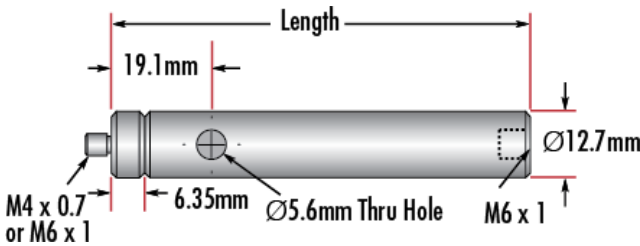

3.0

12.70 Diameter (mm):

0.5 Diameter (inches):

Threading & Mounting

Male Thread:

M6 x 1.0

Regulatory Compliance

RoHS 2015:

Compliant

Certificate of Conformance:

[View](#)

REACH 241:

Compliant

Product Details

- Male M4 x 0.7 or M6 x 1.0 Stud, Female M6 x 1.0 Base
- Posts Include Interchangeable Male Stud and Removable Base S.H.S.S.
- Available in Variety of Lengths
- [English Versions Also Available](#)

TECHSPEC® Metric Stainless Steel Mounting Posts include a 6.35mm long male thread stud adapter that is easily interchangeable with other adapters to ensure compatibility between these posts and any optical mount. Removing the included adapter reveals female M4 threads on the post. Each optical post also has a thru-hole to allow an Allen wrench or other tool to rotate the post easily. Thread values are laser engraved on each post for quick identification and integration. TECHSPEC Metric Stainless Steel Mounting Posts are offered in a variety of lengths. [English versions are also available for purchase.](#)

Technical Information

#68-231		
Stock No.	Description	Qty
#58-950	Steel Post, 25.4mm Length	1
#58-951	Steel Post, 38.1mm Length	1
#58-952	Steel Post, 50.8mm Length	2
#58-954	Steel Post, 76.2mm Length	2
#58-955	Steel Post, 101.6mm Length	2
#58-956	Steel Post, 152.4mm Length	1
#58-957	Steel Post, 203.2mm Length	1

#68-232		
Stock No.	Description	Qty
#59-757	Steel Post, 25.4mm Length	1
#59-758	Steel Post, 38.1mm Length	1
#59-759	Steel Post, 50.8mm Length	2
#59-761	Steel Post, 76.2mm Length	2
#59-762	Steel Post, 101.6mm Length	2
#59-763	Steel Post, 152.4mm Length	1
#59-764	Steel Post, 203.2mm Length	1