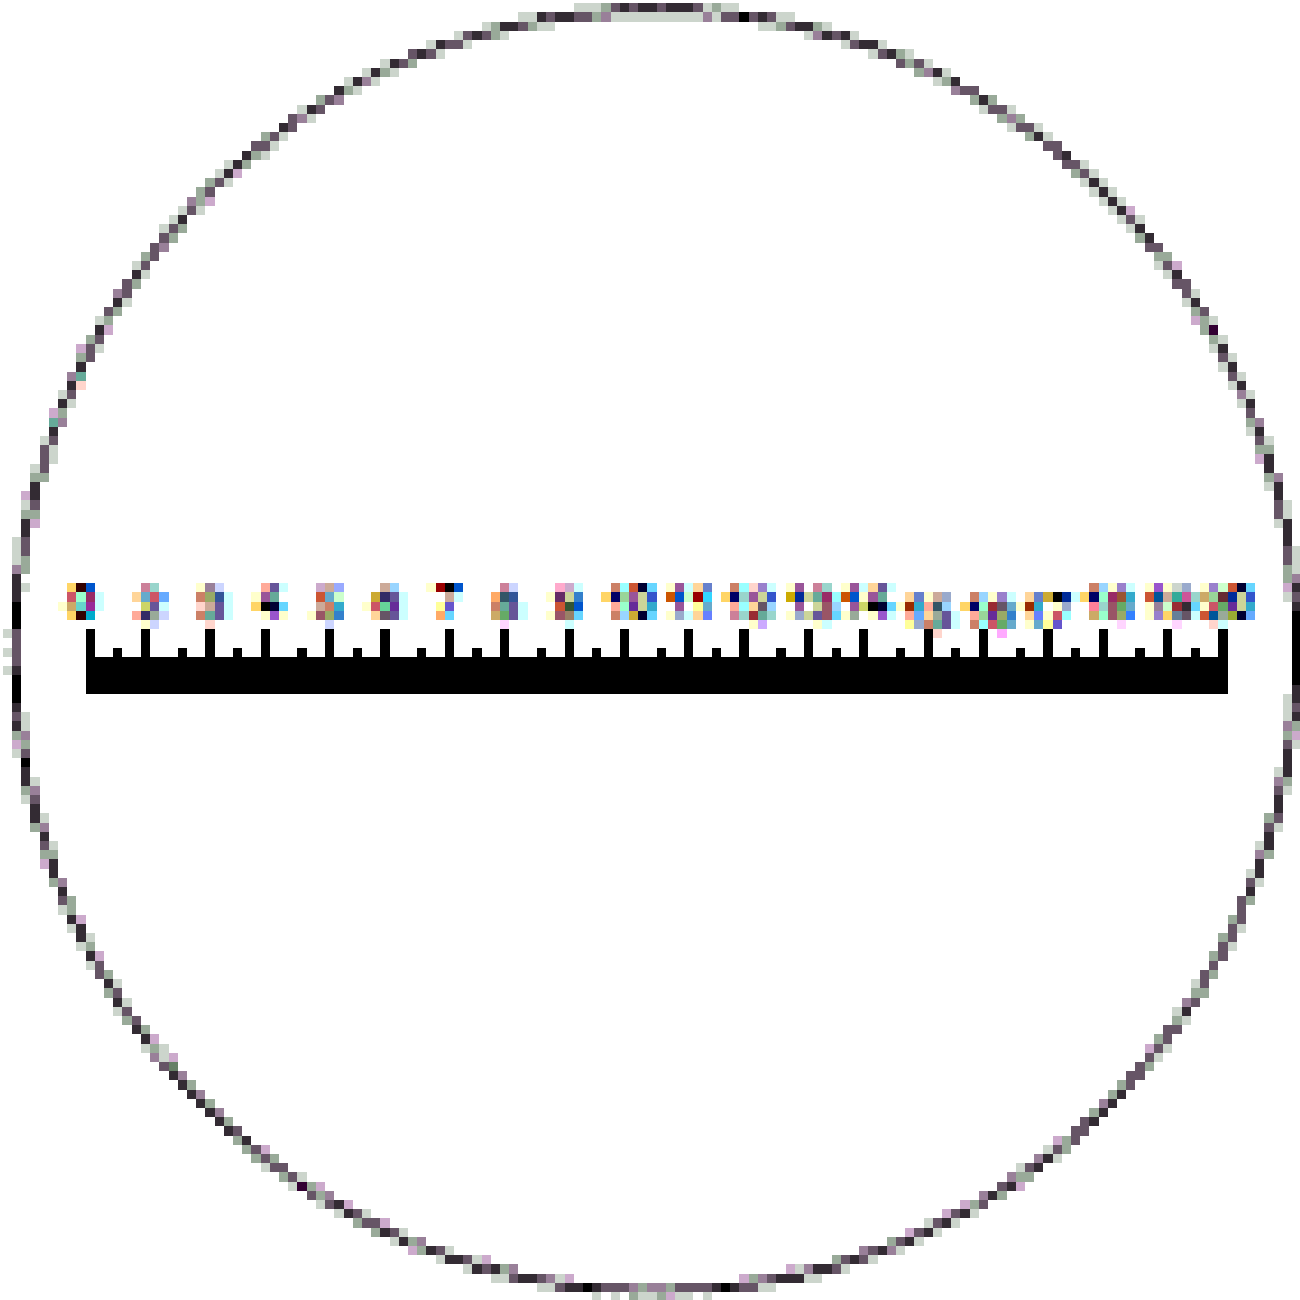

7X Loupe w/ 5 Scales Set

Linear Scale

Stock **#39-097** **8 In Stock**

⊖ 1 ⊕ €201⁰⁰

ADD TO CART

Volume Pricing

Qty 1-4	€201,00 each
Qty 5-9	€179,00 each
Qty 10+	€154,50 each
Need More?	Request Quote

ⓘ Prices shown are exclusive of VAT/local taxes

Product Downloads

Physical & Mechanical Properties

Field of View (inches):

1.2

Diameter of Included Lens (inches):

0.75

Diameter of Compatible Reticle (mm):
26.00

Height (inches):
2.25

Optical Properties

Magnification:
7X

Working Distance (inches):
1.0

Regulatory Compliance

Certificate of Conformance:
[View](#)

Product Details

Loupe with 5 Scales Set

Each set comes with 5 individual reticle scales (26mm diameter for 7X, 35mm diameter for 10X) in a hard-shell vinyl storage case. The 7X or 10X focusing magnifier is a multi-element design with a removable clear acrylic base. Set includes [Linear Scale](#), [Multi-Scale](#), [Counting Grid](#), [Thickness Scale](#), and [Thread Size](#) reticles.

- 7X and 10X Magnifications Available
- Choose from Loupe, Illuminated Loupe and Loupe Sets
- Reticle Included with Each Option

Peak 7X or 10X Measuring Loupes come with a removable glass reticle scale placed in direct contact with the work to be measured for precise comparison. Additional [reticles](#) are also available. All models feature smooth-helicoid twist focus and fully coated achromatic lens systems for color correct flat field viewing. Peak 7X or 10X Measuring Loupes are offered in with a singular loupe, an illuminated loupe, and loupe sets. The included lens features a 0.75" diameter.