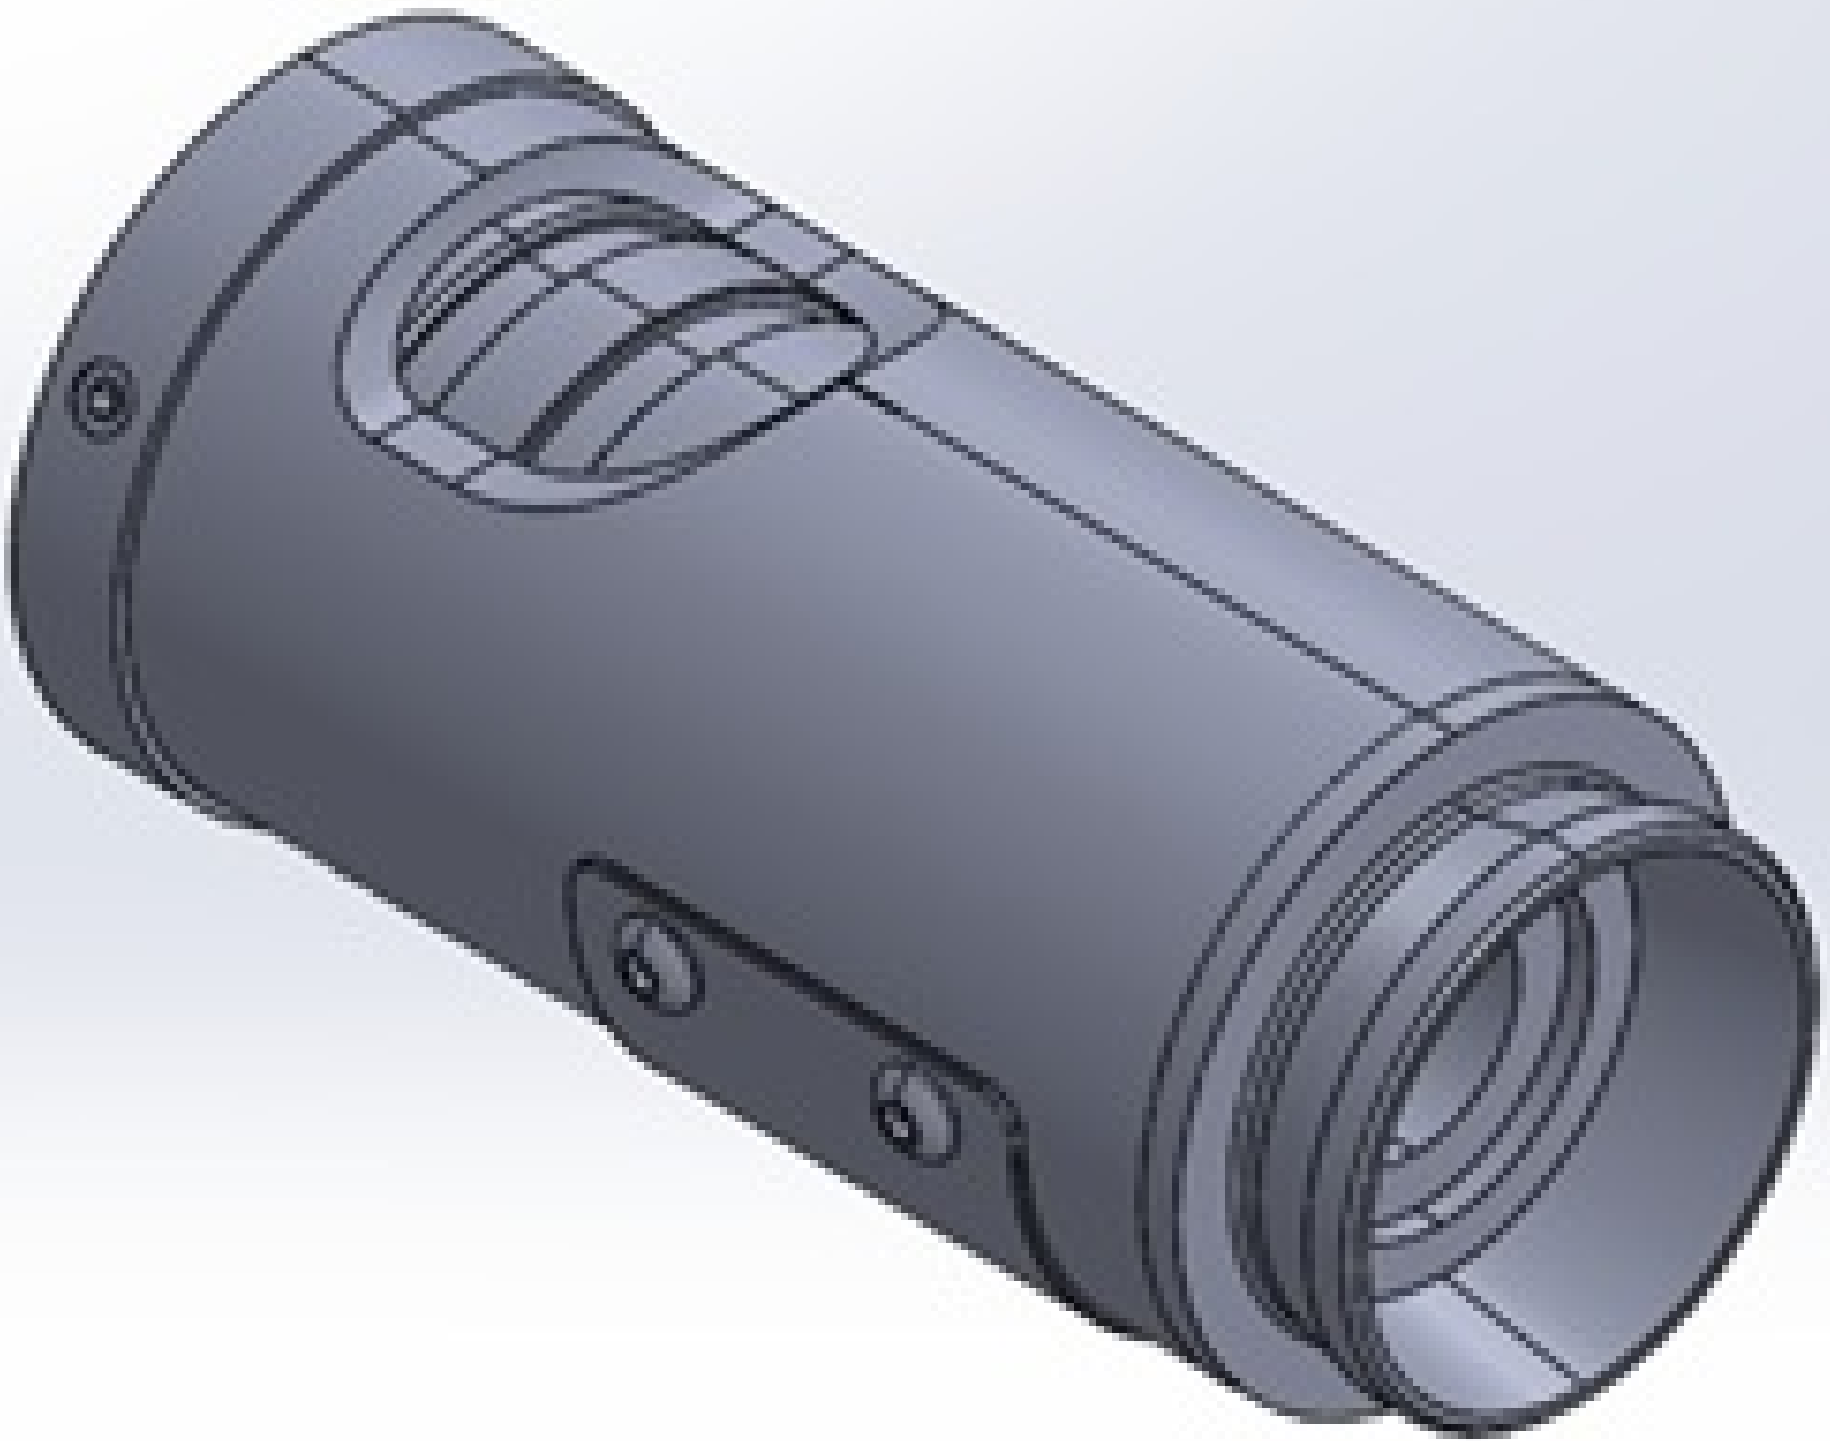

7X Zoom Module, Manual w/Detents

Stock #89-879 **2 In Stock**

⊖ 1 ⊕ €1.121⁰⁰

ADD TO CART

Volume Pricing

Qty 1+	€1.121,00 each
Need More?	Request Quote

ⓘ Prices shown are exclusive of VAT/local taxes

Product Downloads

General

Zoom Module (One Required) **Note:**

Modular High Magnification Zoom Lens **Type:**

7XZoom Module, Manual w/Detents **Title:**

Optical Properties

Magnification:
7X