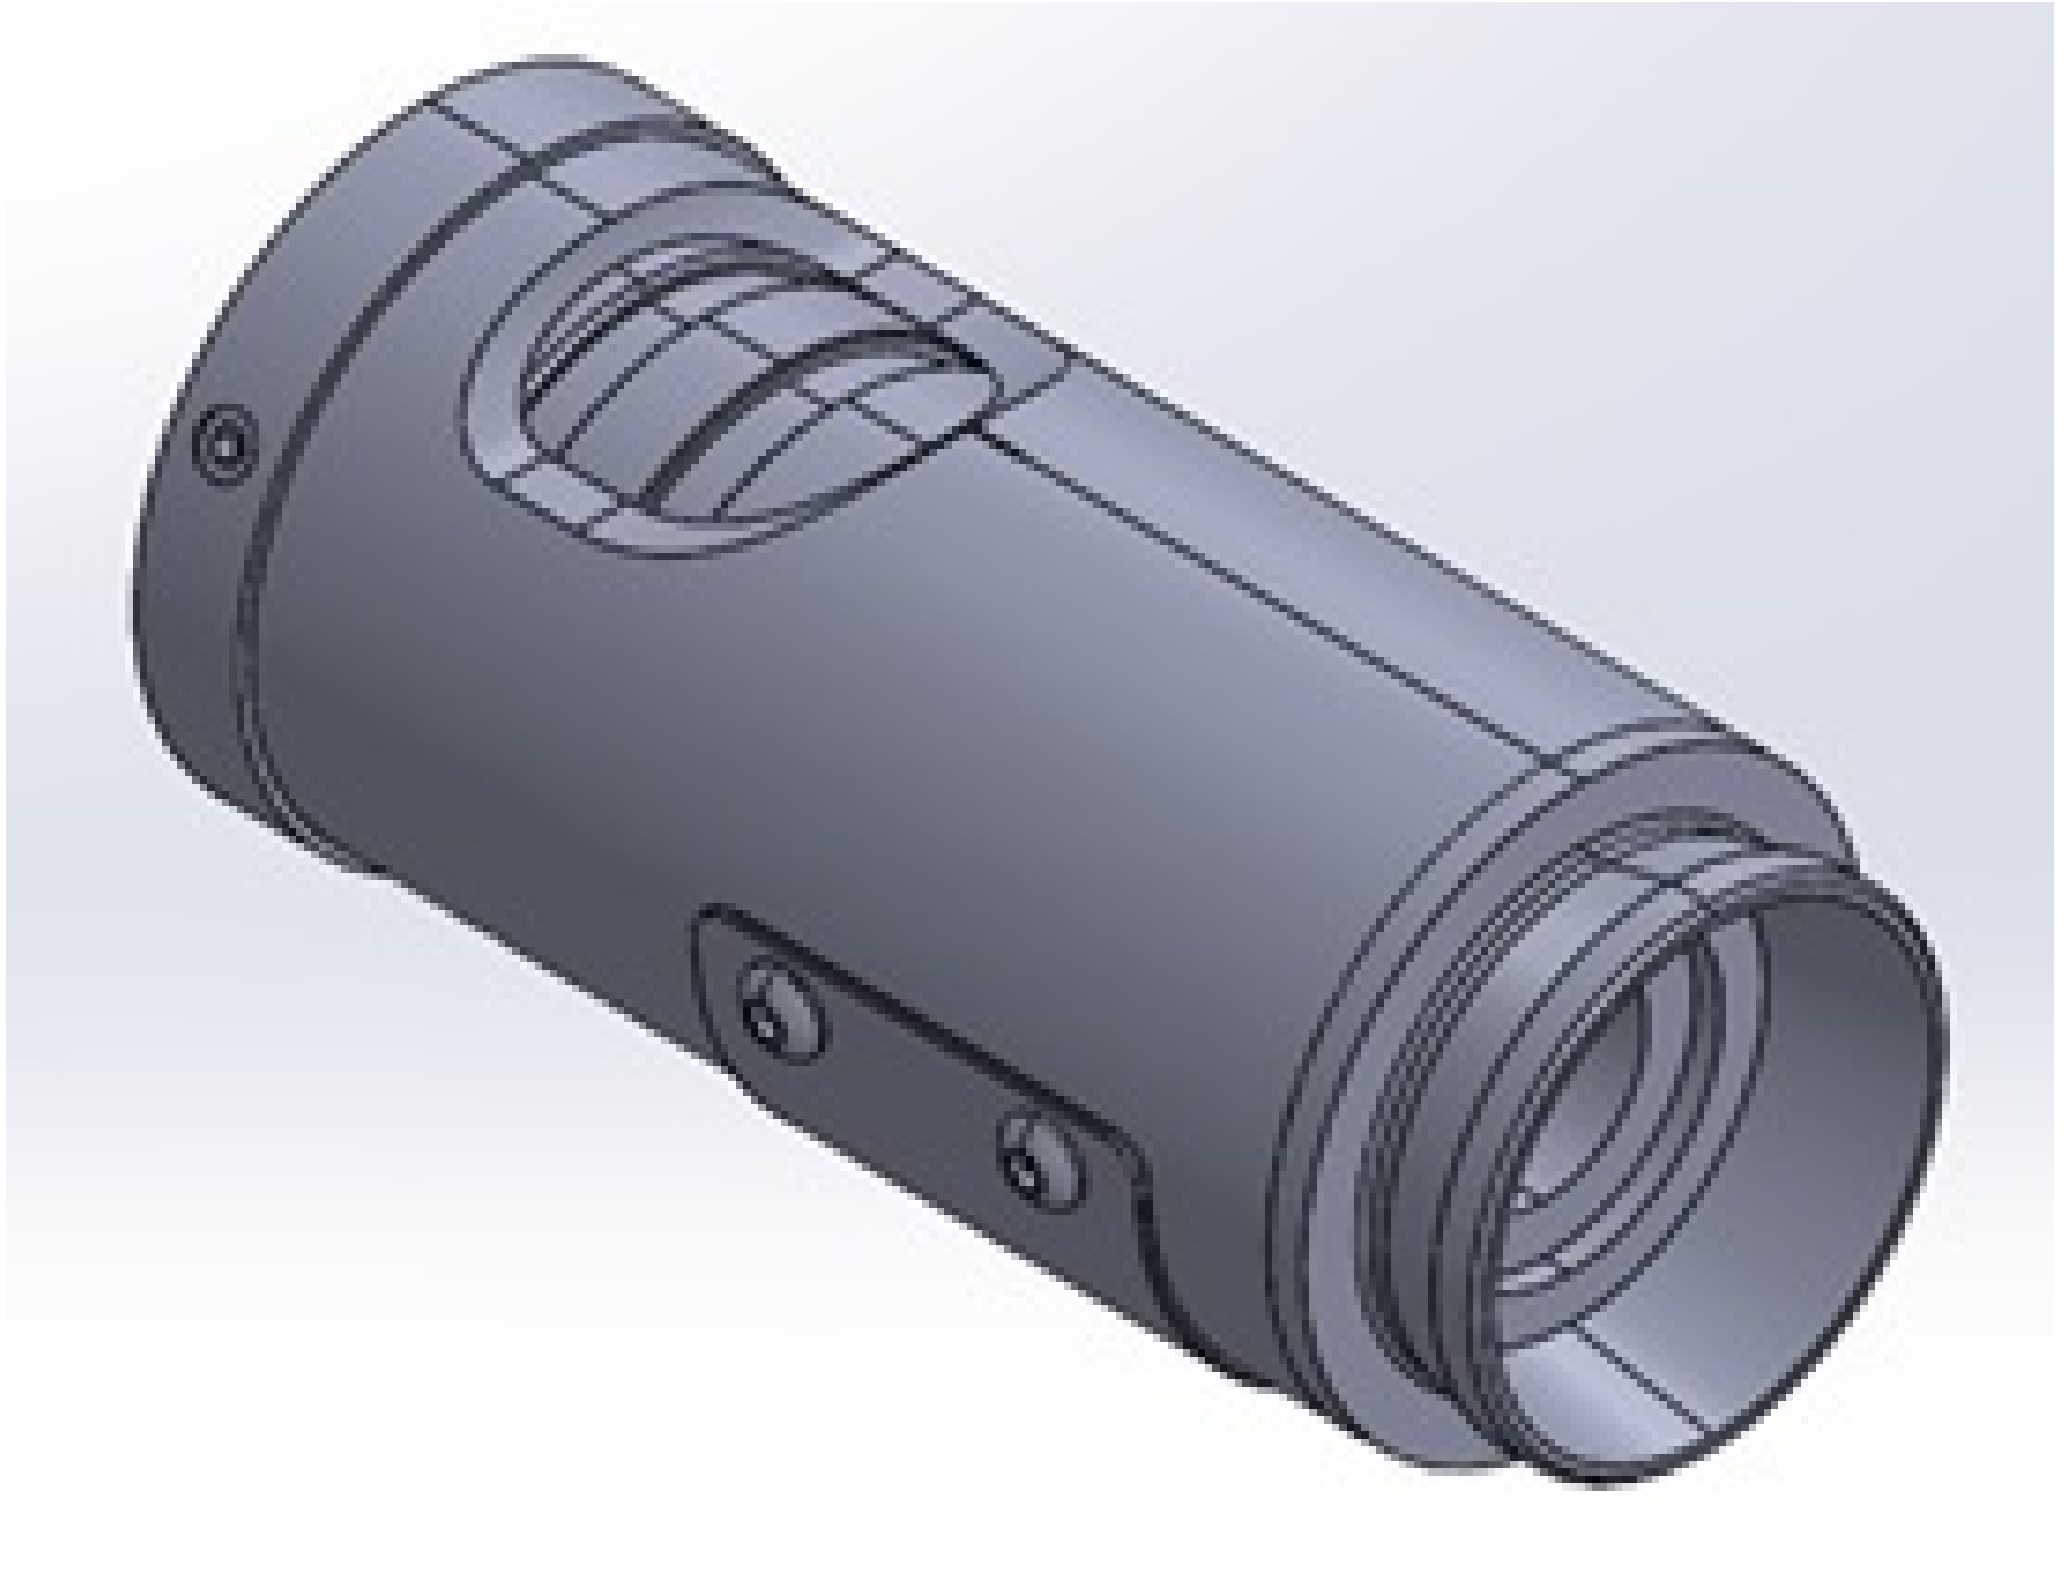

7X Zoom Module, Manual

Stock **#89-878** [CONTACT US](#)

⊖ 1 ⊕ €995⁰⁰

ADD TO CART

Volume Pricing

Qty 1+	€995,00 each
Need More?	Request Quote

ⓘ Prices shown are exclusive of VAT/local taxes

Product Downloads

General

Zoom Module (One Required) **Note:**

Modular High Magnification Zoom Lens **Type:**

7XZoom Module, Manual **Title:**

Optical Properties

7X **Magnification:**