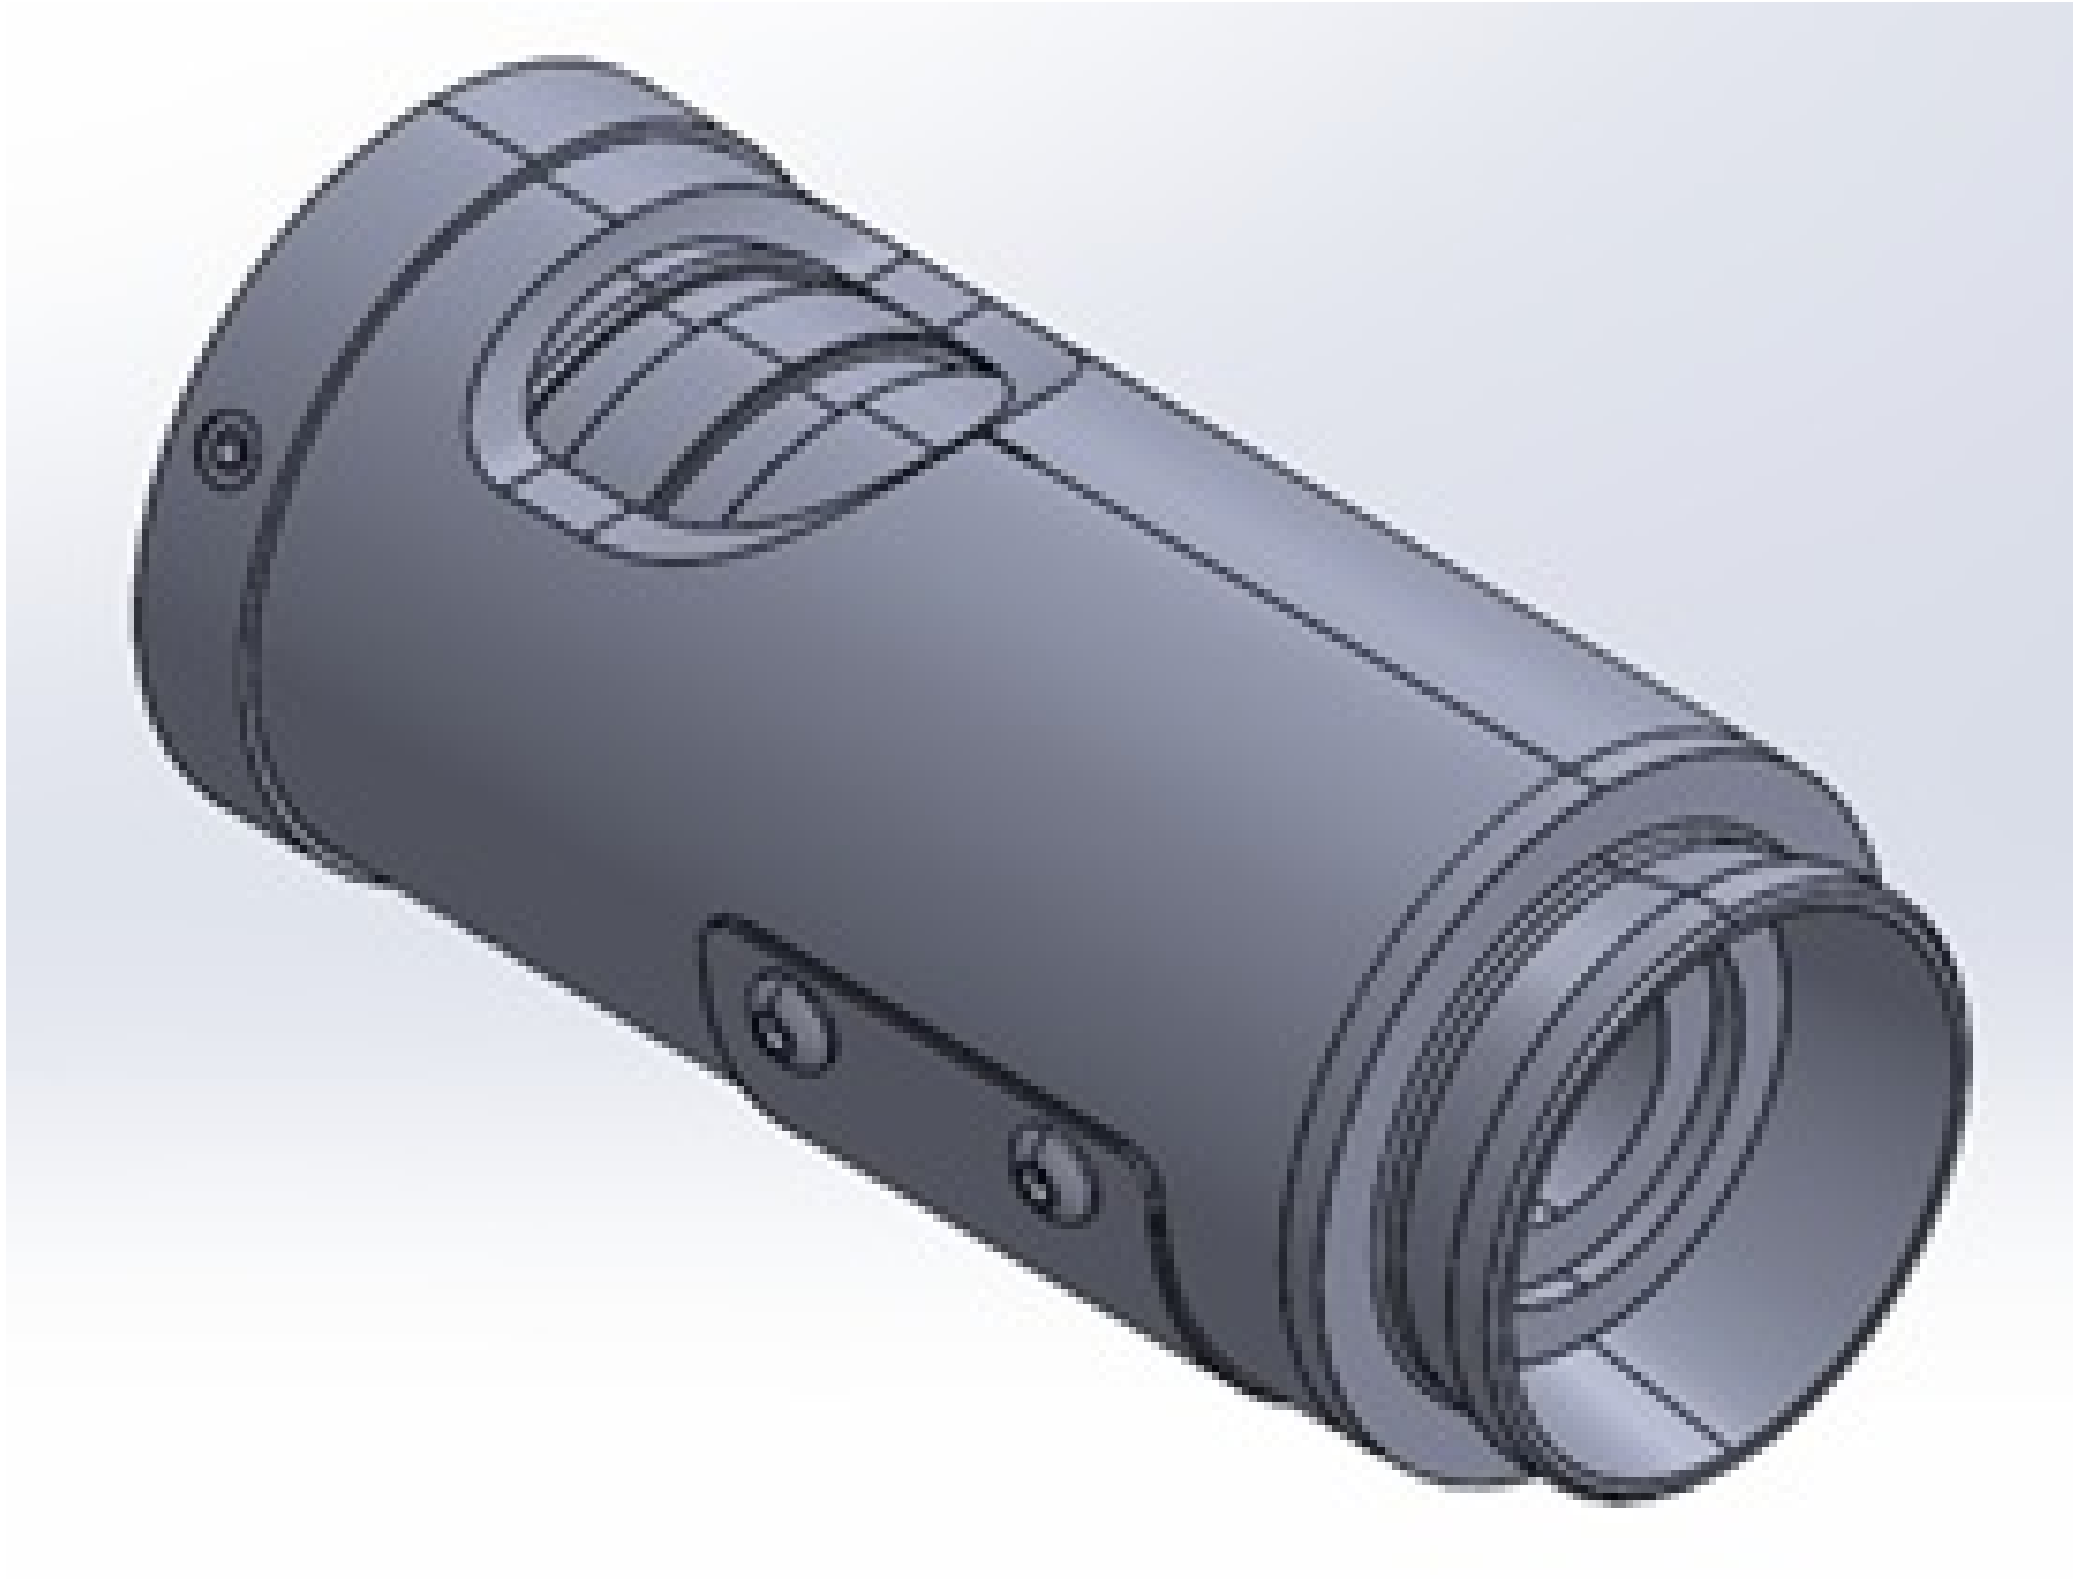

7X Zoom Module, Manual

Stock **#89-878** **1 In Stock**

- 1 + €995⁰⁰

ADD TO CART

Volume Pricing

Qty 1+	€995,00 each
Need More?	Request Quote

ⓘ Prices shown are exclusive of VAT/local taxes

Product Downloads

General

Zoom Module (One Required) **Note:**

Modular High Magnification Zoom Lens **Type:**

7XZoom Module, Manual **Title:**

Optical Properties

Magnification:
7X