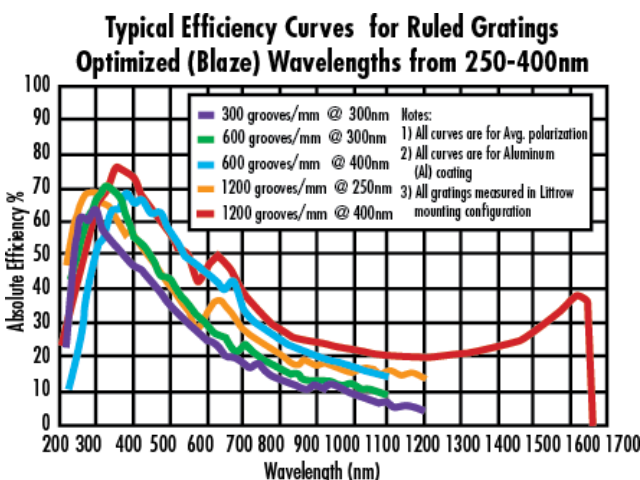

Ruled Grating	Construction:
Parallel to Short Dimension	Direction of Grooves:
12.70	Length (mm):
6.00 ±0.5	Thickness (mm):
12.70	Width (mm):
±0.5	Alignment of Grooves to Edge (°):

Optical Properties

830	Groove Density (grooves/mm):
700 - 3000	Wavelength Range (nm):
800	Blaze Wavelength (nm):
19.38	Blaze Angle (°):
Bare Gold	Coating:
Float Glass	Substrate: ☐

Regulatory Compliance

Compliant	RoHS 2015:
View	Certificate of Conformance:
Compliant	Reach 247:

Product Details

1. Increased Reflection from 700 - 1100nm
2. Near-IR (NIR) Reflective Gold Gratings are ruled gold-coated versions of our commercial gratings. These gratings provide increased reflection from 700 - 1100nm. This makes them an excellent choice for applications such as fiber optic pulse compression and spectroscopy setups using [silicon detectors](#). Near-IR (NIR) Reflective Gold Gratings feature a float glass substrate and a ruled grating construction. The gratings are available in three sizes, with varying groove densities and blaze wavelengths.

Handling Gratings: Gratings require special handling, making them prone to fingerprints and aerosols. Gratings should only be handled by the edges. Before attempting to clean a grating, please [contact us](#).

Technical Information