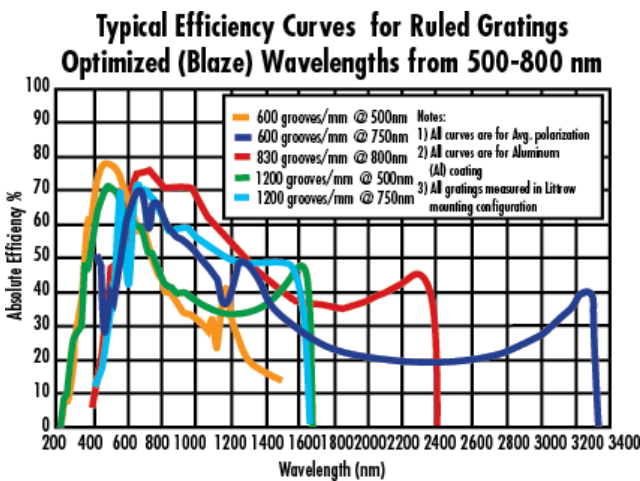

Ruled Grating	Construction:
Parallel to Short Dimension	Direction of Grooves:
12.70	Length (mm):
6.00 ±0.5	Thickness (mm):
12.70	Width (mm):
±0.5	Alignment of Grooves to Edge (°):

Optical Properties

830	Groove Density (grooves/mm):
700 - 3000	Wavelength Range (nm):
800	Blaze Wavelength (nm):
19.38	Blaze Angle (°):
Bare Gold	Coating:
Float Glass	Substrate: ☐

Regulatory Compliance

Compliant	RoHS 2015:
View	Certificate of Conformance:
Compliant	Reach 247:

Product Details

1. Increased Reflection from 700 - 1100nm
2. Near-IR (NIR) Reflective Gold Gratings are ruled gold-coated versions of our commercial gratings. These gratings provide increased reflection from 700 - 1100nm. This makes them an excellent choice for applications such as fiber optic pulse compression and spectroscopy setups using [silicon detectors](#). Near-IR (NIR) Reflective Gold Gratings feature a float glass substrate and a ruled grating construction. The gratings are available in three sizes, with varying groove densities and blaze wavelengths.

Handling Gratings: Gratings require special handling, making them prone to fingerprints and aerosols. Gratings should only be handled by the edges. Before attempting to clean a grating, please [contact us](#).

Technical Information