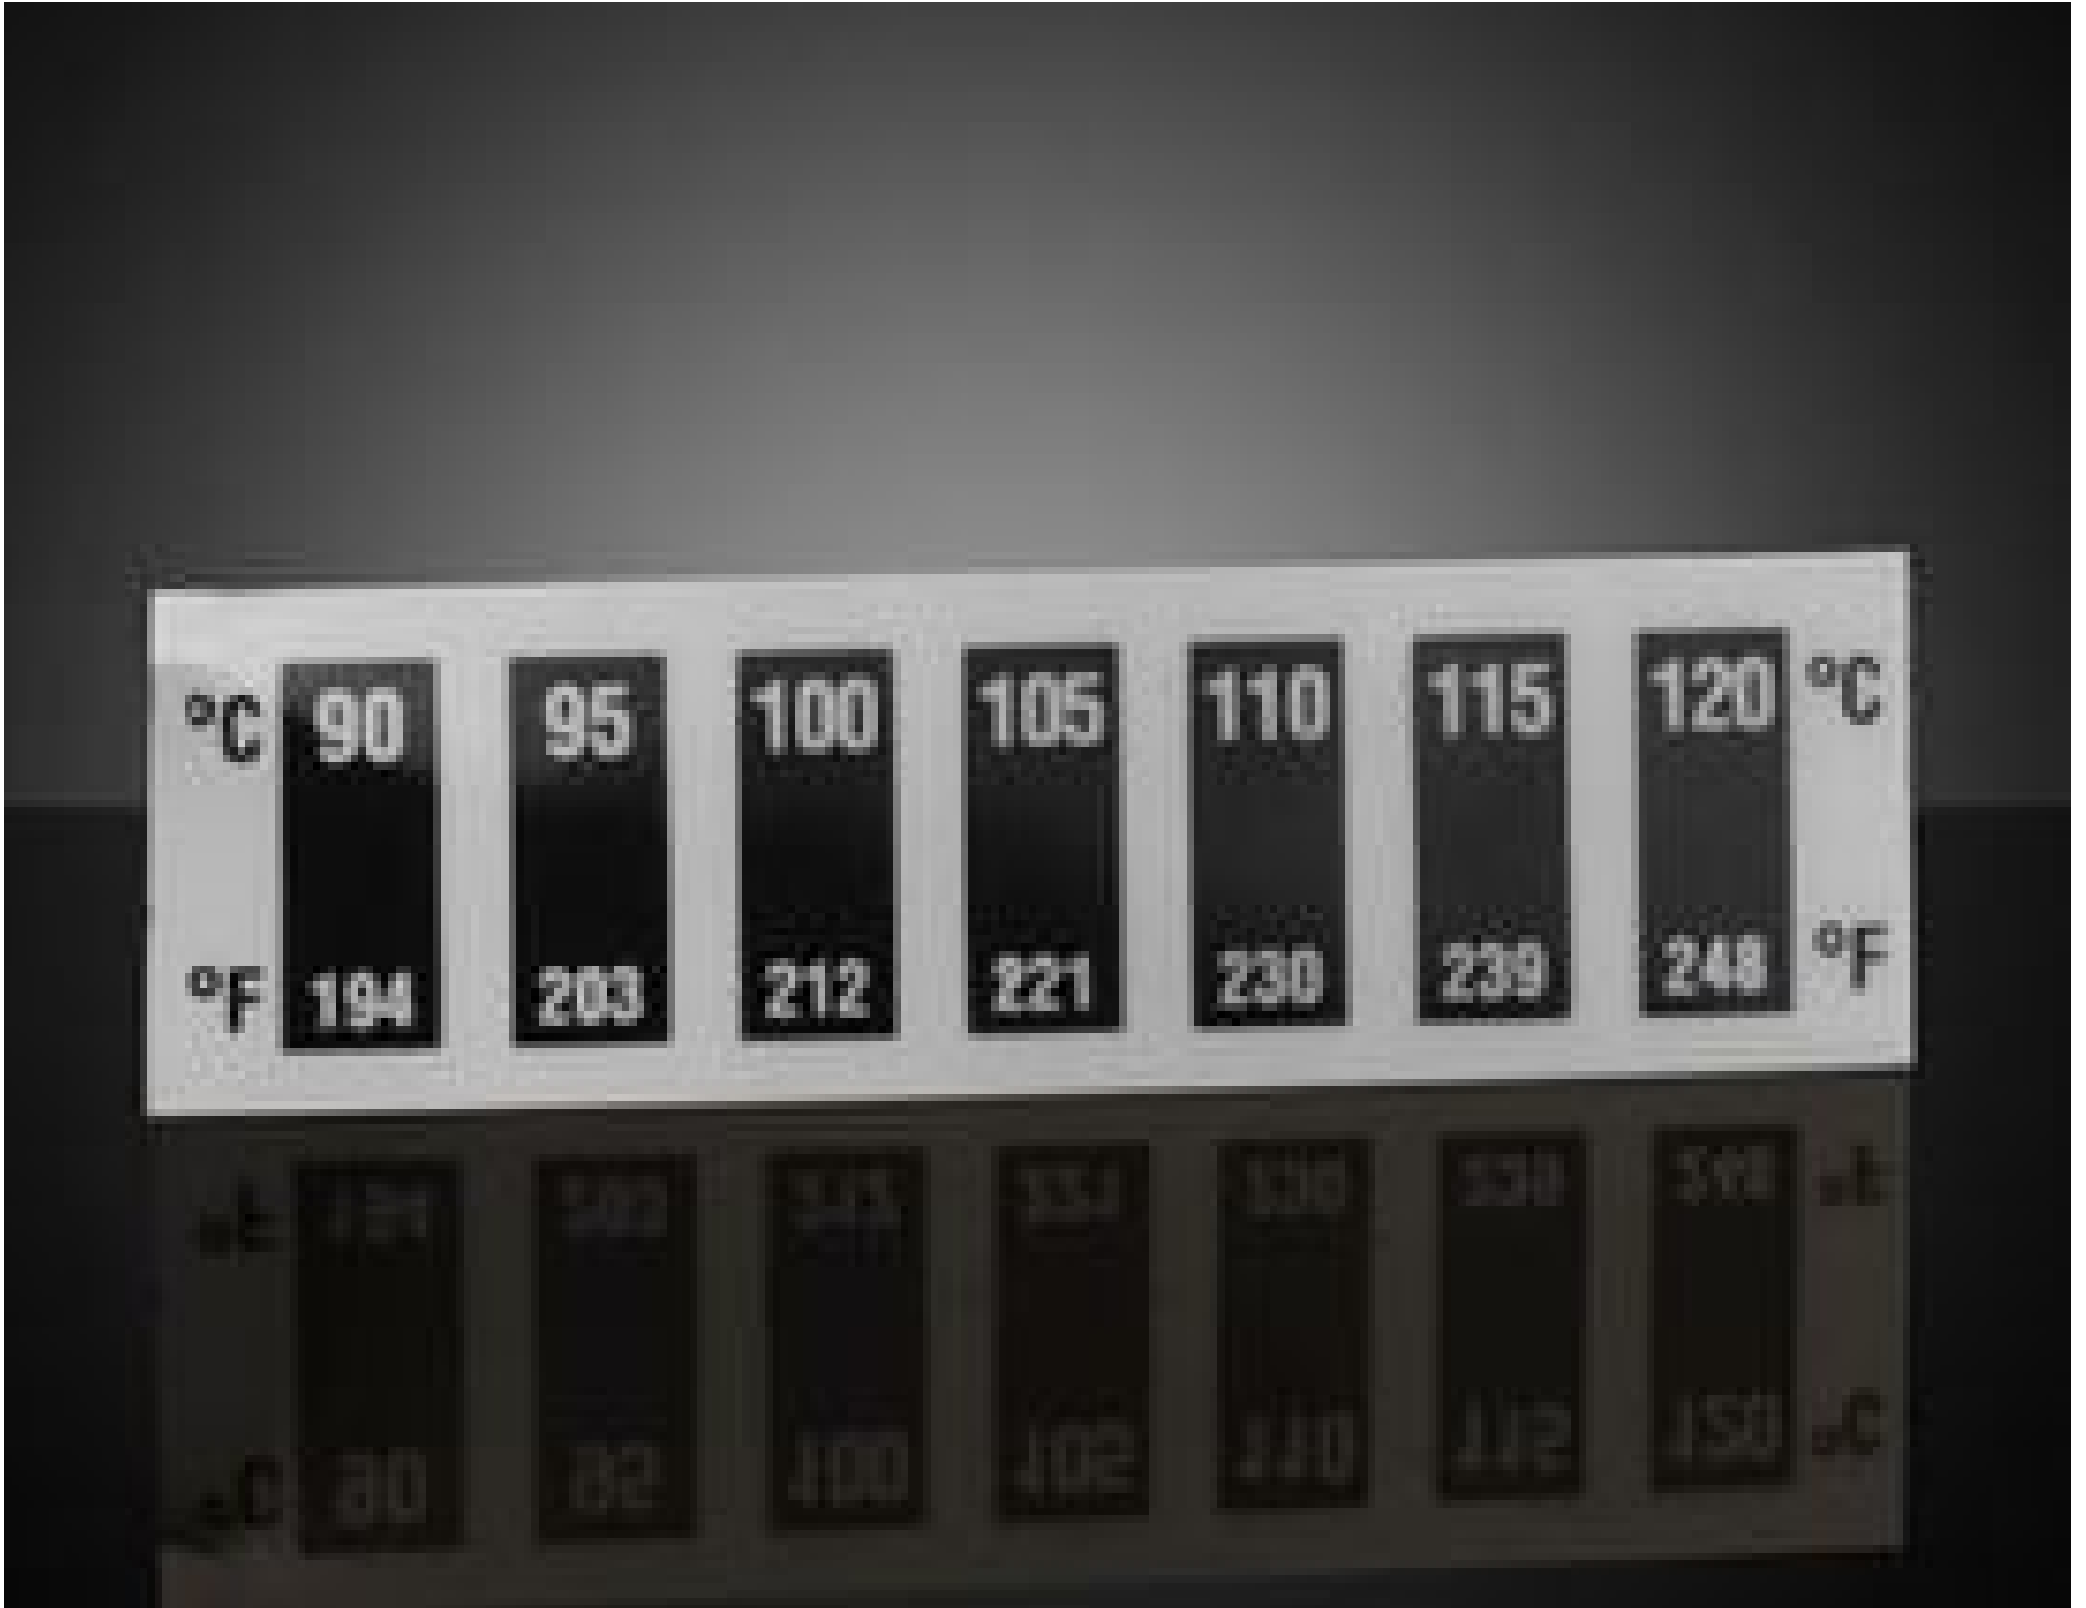

[See all 4 Products in Family](#)

90 - 120°C Temp Range, Liquid Crystal Thermometers (10/Pack)

90 - 120°C Temp Range, Liquid Crystal Thermometers (10/Pack)

Stock #16-786 **2 In Stock**

⊖ 1 ⊕ €25⁰⁰

ADD TO CART

Measurement Accuracy (°C):
±3

Environmental & Durability Factors

Operating Temperature (°C):
+90 to +120

Regulatory Compliance

RoHS 2015:
Compliant

Certificate of Conformance:
View

Reach 247:
Compliant

Product Details

- Reversible Color Change Thermometers
- Instant Response and Continuous Readout
- 30 Celsius Degrees Ranges between 0 to 120°C

Liquid Crystal Thermometers are self-adhesive temperature indicators with instant response that provide a continuous readout of temperature. These thermometers are divided into 7 elements, each corresponding to a 5 Celsius degrees increment of their specified temperature range. Each element changes in sequence of orange to yellow (below specified temperature), green (at specified temperature), and blue (above specified temperature). Liquid Crystal Thermometers are available with 30 Celsius degrees temperature ranges between 0 to 120°C and are ideal for drying, curing, process control, or general temperature monitoring applications. These thermometers are reversible and will change color in opposite order (blue, green, yellow, orange) as temperature decreases.

Technical Information

Liquid Crystal Thermometers are calibrated to turn green when the listed temperature is achieved. If green is not visible, the temperature will be midway between the elements that are blue and orange. Elements turn blue when they surpass their listed temperature and orange when they are just below their listed temperature.