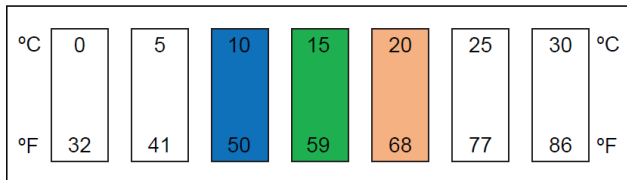

Regulatory Compliance

RoHS 2015:
Compliant

Certificate of Conformance:
View

Reach 247:
Compliant

Product Details

- Reversible Color Change Thermometers
- Instant Response and Continuous Readout
- 30 Celsius Degrees Ranges between 0 to 120°C

Liquid Crystal Thermometers are self-adhesive temperature indicators with instant response that provide a continuous readout of temperature. These thermometers are divided into 7 elements, each corresponding to a 5 Celsius degrees increment of their specified temperature range. Each element changes in sequence of orange to yellow (below specified temperature), green (at specified temperature), and blue (above specified temperature). Liquid Crystal Thermometers are available with 30 Celsius degrees temperature ranges between 0 to 120°C and are ideal for drying, curing, process control, or general temperature monitoring applications. These thermometers are reversible and will change color in opposite order (blue, green, yellow, orange) as temperature decreases.

Technical Information

Liquid Crystal Thermometers are calibrated to turn green when the listed temperature is achieved. If green is not visible, the temperature will be midway between the elements that are blue and orange. Elements turn blue when they surpass their listed temperature and orange when they are just below their listed temperature.

LIQUID CRYSTAL THERMOMETERS (°C°F)							
Element 1	Element 2	Element 3	Element 4	Element 5	Element 6	Element 7	Stock No.
0 / 32	5 / 41	10 / 50	15 / 59	20 / 68	25 / 77	30 / 86	#16-783
30 / 86	35 / 95	40 / 104	45 / 113	50 / 121	55 / 131	60 / 140	#16-784
60 / 140	65 / 149	70 / 158	75 / 167	80 / 176	85 / 185	90 / 194	#16-785
90 / 194	95 / 203	100 / 212	105 / 221	110 / 230	115 / 239	120 / 248	#16-786