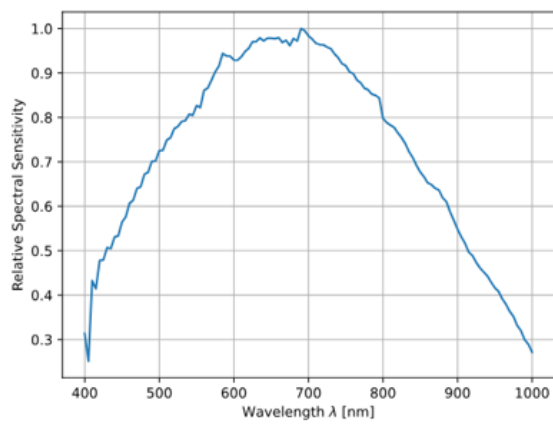

IMX900 Sensor QE Curve