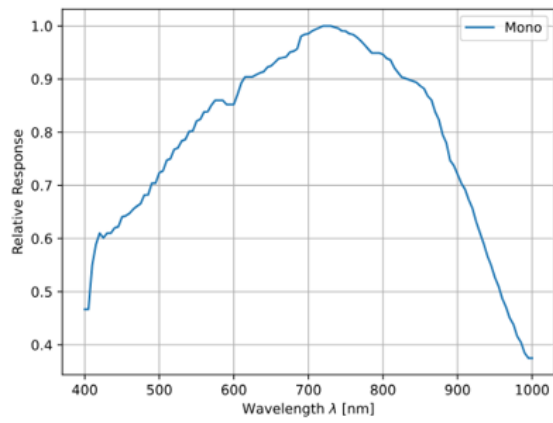

- SONY Pregius S Sensors Available with up to 24MP
- Proven Compact Housing (29 x 29mm)
- Powerful Computer Vision Feature Set with Optional Beyond Features
- [Basler ace GigE Cameras](#) Also Available

Basler ace2 GigE/5GigE Cameras are available in two versions that provide optimized hardware design, proven compact and robust housing, and state of the art CMOS sensor technology with excellent image quality from Sony's 2nd-Gen Pregius, 3rd-Gen STARVIS, or the latest 4th-Gen Pregius S sensors. These second-generation Ace cameras include all of the components of the first-generation Ace cameras along with integrated features such as a status LED, removable IR cut filter, and robust MB connector. The Basler ace2 GigE/5GigE Camera Basic version offers excellent price to performance ratio with powerful Computer Vision feature set, while the Pro version unlocks unique advanced Beyond features such as Pixel Beyond and Compression Beyond for maximum performance to meet with demanding application requirements. These cameras include the industry proven Basler Pylon SDK Software and Driver and conform to GenICam (GigE Vision 2.0) standards, making them a fast and cost-effective solution to software integration. Basler ace2 Cameras are available in both GigE, 5GigE and USB3.0 interfaces and are ideal for a wide range of applications such as factory automation and industrial robotics.

Technical Information

IMX676 Sensor QE Curve