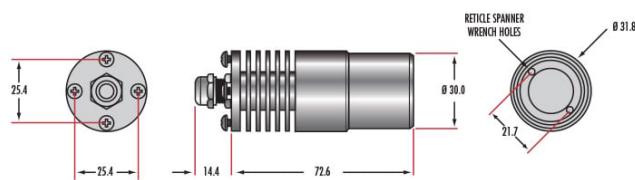

Advanced Illumination **Manufacturer:**

Spot Light **Geometry:**

Constant **Illumination Mode:**

Physical & Mechanical Properties

20.8 **Diameter of Compatible Reticle (mm):**

Optical Properties

Blue **Color:**

455 **Wavelength (nm):**

Hardware & Interface Connectivity

Flying Leads **Connector:**

Power Supply:
Power Supply Required and Sold Separately:
USA: [#66-855](#)
Europe: [#66-855](#)
Japan: [#89-513](#)
Korea: [#33-773](#)
China: [#66-855](#)

Regulatory Compliance

Compliant **RoHS 2015:**

View **Certificate of Conformance:**

Contains SVHC(s) **Reach 233:**

Product Details

- Multiple Wavelength Options Available
- Equip C-Mount [Imaging Lenses](#) to Control Illumination Geometry
- Ideal for 3D Reconstruction and Mapping

Advanced Illumination LED Pattern Projectors are compact illuminators designed for applications requiring structured illumination. These illuminators can be used with any C-mount compatible imaging lens and negatively patterned 21mm reticle to achieve specific structured illumination geometries. When used without a reticle, these illuminators can be adjustable spotlights. Advanced Illumination LED Pattern Projectors are ideal for 3D reconstruction and mapping. The illuminators are available in blue, green, red or white.

Note: [Power supply](#) and C-mount [imaging lens](#) are required and sold separately.</>

Technical Information

Single Line Reticle ([#88-518](#))   Crosshair Reticle ([#88-519](#))   8 Line Reticle ([#88-520](#))