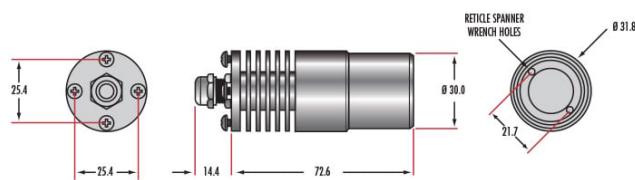

Advanced Illumination **Manufacturer:**

Spot Light **Geometry:**

Constant **Illumination Mode:**

Physical & Mechanical Properties

Diameter of Compatible Reticle (mm):
20.8

Optical Properties

Red **Color:**

625 **Wavelength (nm):**

Hardware & Interface Connectivity

Flying Leads **Connector:**

Power Supply:
Power Supply Required and Sold Separately:
USA: [#66-855](#)
Europe: [#66-855](#)
Japan: [#89-513](#)
Korea: [#33-773](#)
China: [#66-855](#)

Regulatory Compliance

[Compliant](#) **RoHS 2015:**

[View](#) **Certificate of Conformance:**

[Contains SVHC(s)](#) **Reach 233:**

Product Details

- Multiple Wavelength Options Available
- Equip C-Mount [Imaging Lenses](#) to Control Illumination Geometry
- Ideal for 3D Reconstruction and Mapping

Advanced Illumination LED Pattern Projectors are compact illuminators designed for applications requiring structured illumination. These illuminators can be used with any C-mount compatible imaging lens and negatively patterned 21mm reticle to achieve specific structured illumination geometries. When used without a reticle, these illuminators can be adjustable spotlights. Advanced Illumination LED Pattern Projectors are ideal for 3D reconstruction and mapping. The illuminators are available in blue, green, red or white.

Note: [Power supply](#) and C-mount [imaging lens](#) are required and sold separately.</>

Technical Information

Single Line Reticle ([#88-518](#))   Crosshair Reticle ([#88-519](#))   8 Line Reticle ([#88-520](#))