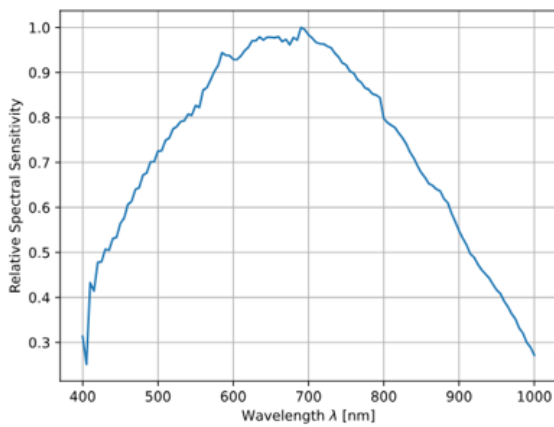

IMX900 Sensor QE Curve