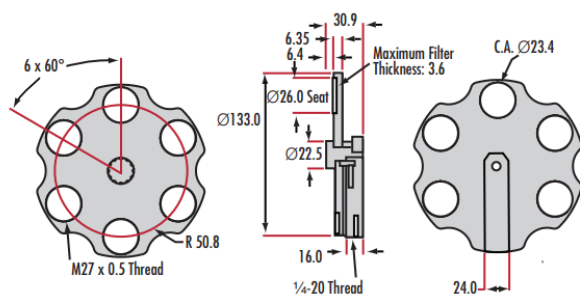

Retainer rings are included with the filter wheels, which can hold a maximum filter thickness of 3.6mm. The C-Mount Adapters allow the use of [C-Mount components](#), including our C-Mount Lens Mounts which can hold filters of varying size and thickness. The filter wheel assembly can be easily mounted using the 1/4-20 tapped hole at the base. Other useful features include labeled filter positions, a finger groove on the outer diameter for easy rotation, and a removable front knob for interchanging filter wheels. Filter Wheel Only ([#56-783](#) & [#58-183](#)) can be purchased separately for switching wheels on the assembly, without removing filters. Common applications include fluorescence imaging, DNA sequencing, polymerase chain reaction (PCR) diagnostic instruments, attenuating low power lasers, and variable filters for machine vision. Filter Wheels are available [Pre-Loaded](#) with our TECHSPEC® Neutral Density Filters, Shortpass Filters, Longpass Filters or Bandpass Filters.

Technical Information

6-Position Filter Wheel Assembly