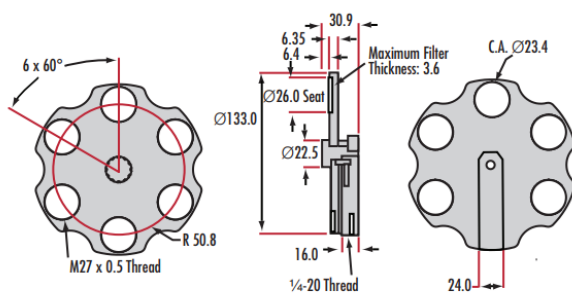

Retainer rings are included with the filter wheels, which can hold a maximum filter thickness of 3.6mm. The C-Mount Adapters allow the use of [C-Mount components](#), including our C-Mount Lens Mounts which can hold filters of varying size and thickness. The filter wheel assembly can be easily mounted using the 1/4-20 tapped hole at the base. Other useful features include labeled filter positions, a finger groove on the outer diameter for easy rotation, and a removable front knob for interchanging filter wheels. Filter Wheel Only ([#56-783](#) & [#58-183](#)) can be purchased separately for switching wheels on the assembly, without removing filters. Common applications include fluorescence imaging, DNA sequencing, polymerase chain reaction (PCR) diagnostic instruments, attenuating low power lasers, and variable filters for machine vision. Filter Wheels are available [Pre-Loaded](#) with our TECHSPEC® Neutral Density Filters, Shortpass Filters, Longpass Filters or Bandpass Filters.

Technical Information

6-Position Filter Wheel Assembly