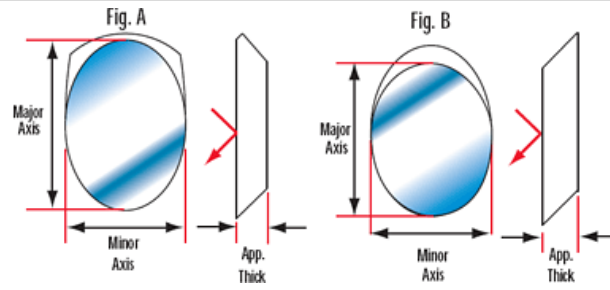

! Prices shown are exclusive of VAT/local taxes

Product Downloads

General

Flat Mirror **Type:**

Flatness specification is Peak to Valley **Note:**

Physical & Mechanical Properties

±0.030 **Thickness Tolerance (inches):**

B	12.70	17.96	3.81	#32-270	#32-271	#43-573	#32-272	#32-273	#89-454
B	22.23	31.42	6.35	#32-093	#30-836	#43-574	#32-131	#32-085	#89-455
B	26.97	38.15	6.35	#32-094	#30-837	#43-575	#32-132	#32-086	#89-456
A	31.75	44.91	9.53	#32-095	#30-205	#43-576	#32-133	#32-087	#89-457
A	38.10	53.87	9.53	#32-096	#30-258	#43-577	#32-134	#32-088	#89-458
A	47.63	67.36	11.68	#32-097	#30-840	#43-578	#32-135	#32-089	#89-459
B	57.15	80.82	15.88	#32-098	#41-131	#43-579	#32-136	#32-090	#89-460
B	66.68	94.28	15.88	#32-099	#42-583	#43-580	#32-137	#32-091	#89-461
B	76.20	107.77	19.05	#32-100	#42-584	#43-581	#32-138	#32-092	#89-462

Coating Curves