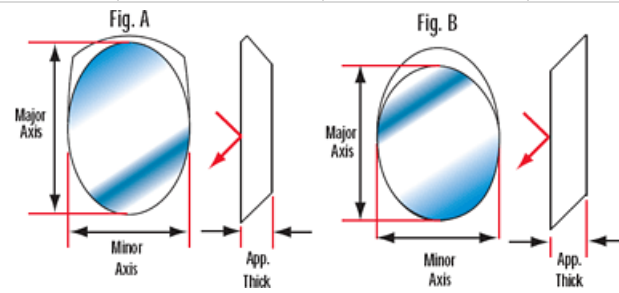

ⓘ Prices shown are exclusive of VAT/local taxes

Product Downloads

General

Flat Mirror **Type:**
Flatness specification is Peak to Valley **Note:**

Physical & Mechanical Properties

±0.030 **Thickness Tolerance (inches):**

B	12.70	17.96	3.81	#32-270	#32-271	#43-573	#32-272	#32-273	#89-454
B	22.23	31.42	6.35	#32-093	#30-836	#43-574	#32-131	#32-085	#89-455
B	26.97	38.15	6.35	#32-094	#30-837	#43-575	#32-132	#32-086	#89-456
A	31.75	44.91	9.53	#32-095	#30-205	#43-576	#32-133	#32-087	#89-457
A	38.10	53.87	9.53	#32-096	#30-258	#43-577	#32-134	#32-088	#89-458
A	47.63	67.36	11.68	#32-097	#30-840	#43-578	#32-135	#32-089	#89-459
B	57.15	80.82	15.88	#32-098	#41-131	#43-579	#32-136	#32-090	#89-460
B	66.68	94.28	15.88	#32-099	#42-583	#43-580	#32-137	#32-091	#89-461
B	76.20	107.77	19.05	#32-100	#42-584	#43-581	#32-138	#32-092	#89-462

Coating Curves