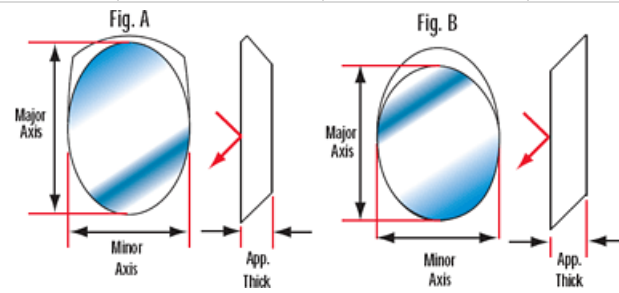

ⓘ Prices shown are exclusive of VAT/local taxes

Product Downloads

**General**

Flat Mirror **Type:**  
Flatness specification is Peak to Valley **Note:**

**Physical & Mechanical Properties**

±0.060 **Thickness Tolerance (inches):**

B	12.70	17.96	3.81	#32-270	#32-271	#43-573	#32-272	#32-273	#89-454
B	22.23	31.42	6.35	#32-093	#30-836	#43-574	#32-131	#32-085	#89-455
B	26.97	38.15	6.35	#32-094	#30-837	#43-575	#32-132	#32-086	#89-456
A	31.75	44.91	9.53	#32-095	#30-205	#43-576	#32-133	#32-087	#89-457
A	38.10	53.87	9.53	#32-096	#30-258	#43-577	#32-134	#32-088	#89-458
A	47.63	67.36	11.68	#32-097	#30-840	#43-578	#32-135	#32-089	#89-459
B	57.15	80.82	15.88	#32-098	#41-131	#43-579	#32-136	#32-090	#89-460
B	66.68	94.28	15.88	#32-099	#42-583	#43-580	#32-137	#32-091	#89-461
B	76.20	107.77	19.05	#32-100	#42-584	#43-581	#32-138	#32-092	#89-462

## Coating Curves