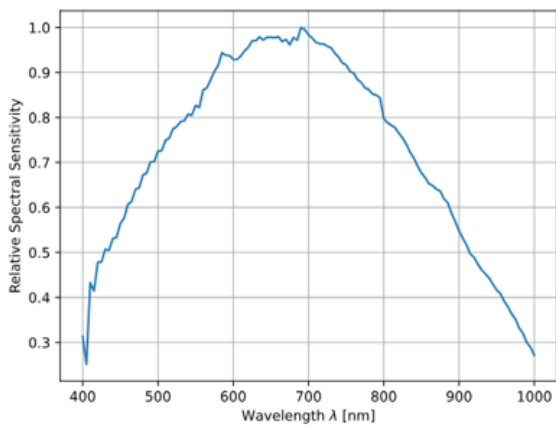

IMX900 Sensor QE Curve