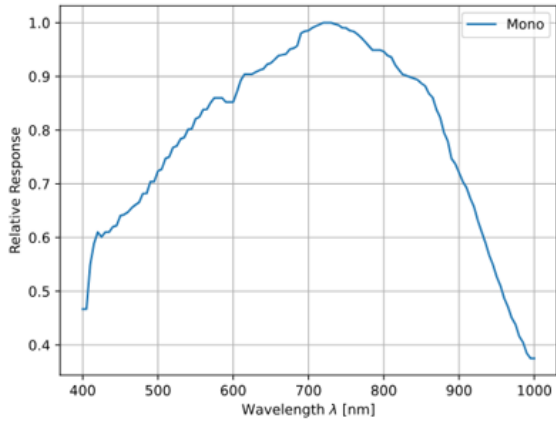

- SONY Pregius S Sensors Available with up to 24MP
- Proven Compact Housing (29 x 29mm)
- Powerful Computer Vision Feature Set with Optional Beyond Features
- [Basler ace GigE Cameras](#) Also Available

Basler ace2 GigE/5GigE Cameras are available in two versions that provide optimized hardware design, proven compact and robust housing, and state of the art CMOS sensor technology with excellent image quality from Sony's 2nd-Gen Pregius, 3rd-Gen STARVIS, or the latest 4th-Gen Pregius S sensors. These second-generation Ace cameras include all of the components of the first-generation Ace cameras along with integrated features such as a status LED, removable IR cut filter, and robust M8 connector. The Basler ace2 GigE/5GigE Camera Basic version offers excellent price to performance ratio with powerful Computer Vision feature set, while the Pro version unlocks unique advanced Beyond features such as Pixel Beyond and Compression Beyond for maximum performance to meet with demanding application requirements. These cameras include the industry proven Basler Pylon SDK Software and Driver and conform to GenICam (GigE Vision 2.0) standards, making them a fast and cost-effective solution to software integration. Basler ace2 Cameras are available in both GigE, 5GigE and USB3.0 interfaces and are ideal for a wide range of applications such as factory automation and industrial robotics.

Technical Information

IMX676 Sensor QE Curve