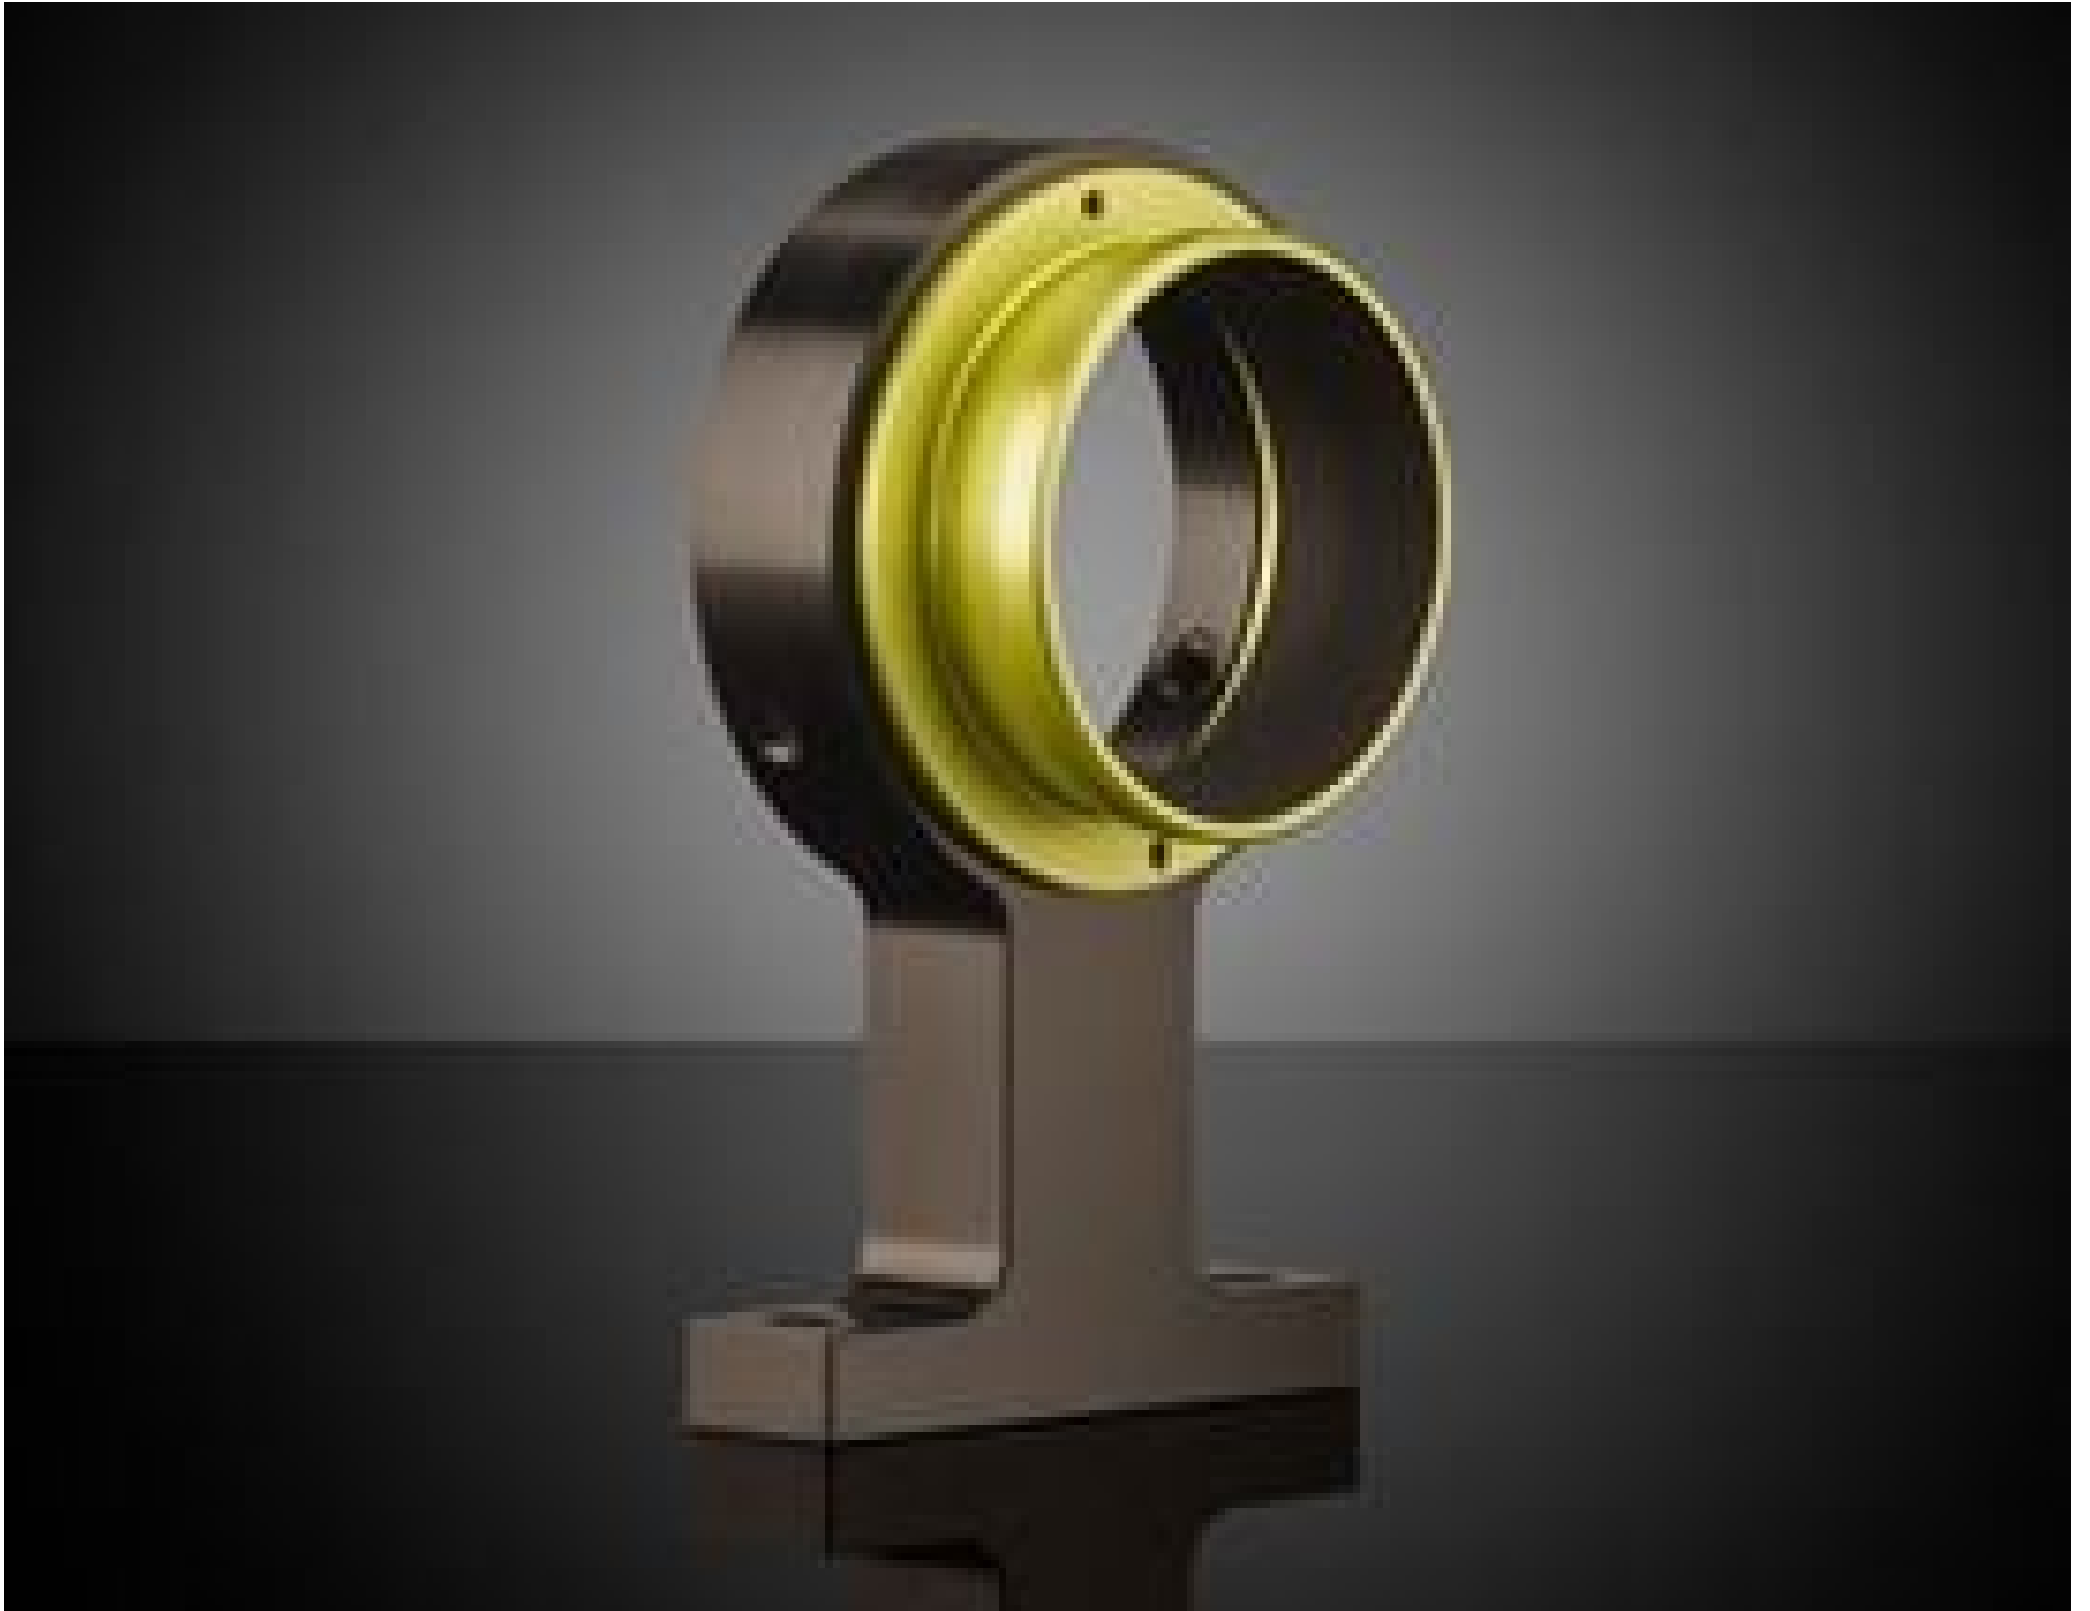

## In-Line Mount

In-Line Mount, #89-910

Stock **#89-910** **1 In Stock**

⊖ 1 ⊕ €119<sup>00</sup>

**ADD TO CART**

Volume Pricing	
Qty 1+	€119,00 each
Need More?	<a href="#">Request Quote</a>

ⓘ Prices shown are exclusive of VAT/local taxes

#### General

Accessory (Optional) **Note:**

Lens Accessory **Type:**

In-Line Mount **Title:**

7X and 12.5X High Precision Zoom Lenses are modular lens systems that consist of a camera mount, camera tube, core module, lower function module, and lower lens. Added versatility is achieved by swapping out modules to change magnification, field of view, or the optical pathway. 7X and 12.5X High Precision Zoom Lenses are compatible with M26 x 36 TPI Mitutoyo-style objectives and with camera sensor coverages and mounts ranging from C-Mount to F-Mount and to 35mm DSLR cameras. 50/50 and 90° cubes are available to introduce right angle turns or to support multiple imaging paths. A motor controller for multi-axis zoom and focus functionality is also available and can be connected to USB, Ethernet, or RS-232/422/285 ports.