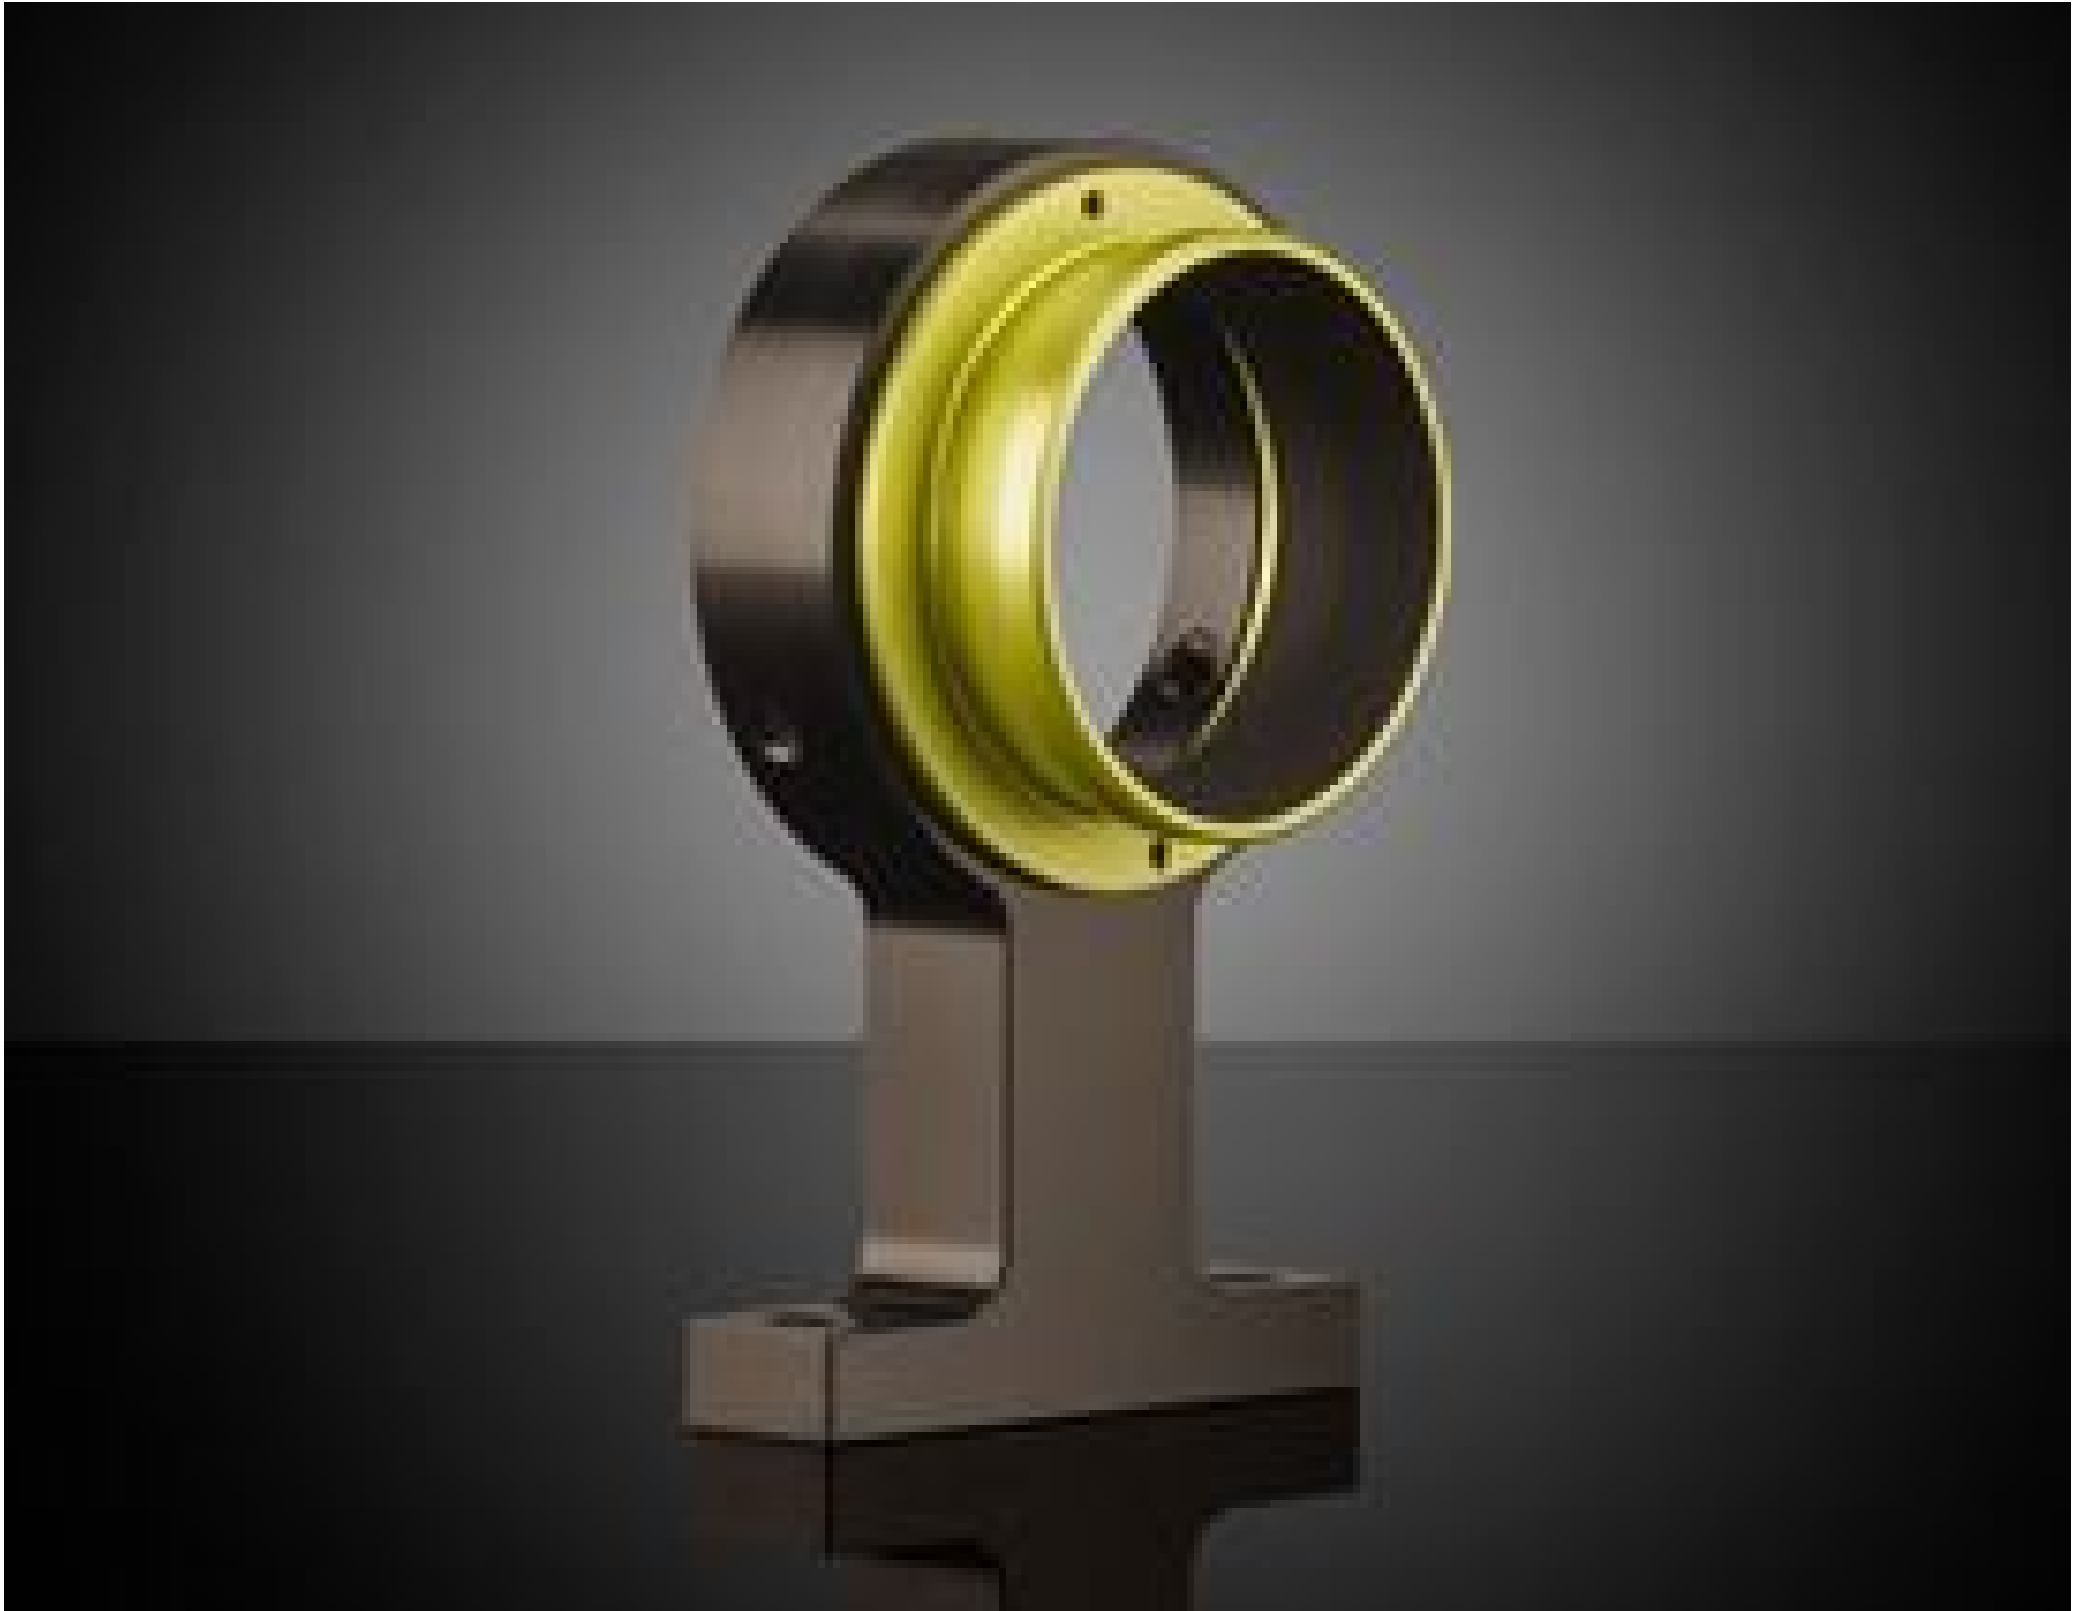

## In-Line Mount

In-Line Mount, #89-910

Stock **#89-910** **3 In Stock**

⊖ 1 ⊕ €119<sup>00</sup>

**ADD TO CART**

7X and 12.5X High Precision Zoom Lenses are modular lens systems that consist of a camera mount, camera tube, core module, lower function module, and lower lens. Added versatility is achieved by swapping out modules to change magnification, field of view, or the optical pathway. 7X and 12.5X High Precision Zoom Lenses are compatible with M26 x 36 TPI Mitutoyo-style objectives and with camera sensor coverages and mounts ranging from C-Mount to F-Mount and to 35mm DSLR cameras. 50/50 and 90° cubes are available to introduce right angle turns or to support multiple imaging paths. A motor controller for multi-axis zoom and focus functionality is also available and can be connected to USB, Ethernet, or RS-232/422/285 ports.