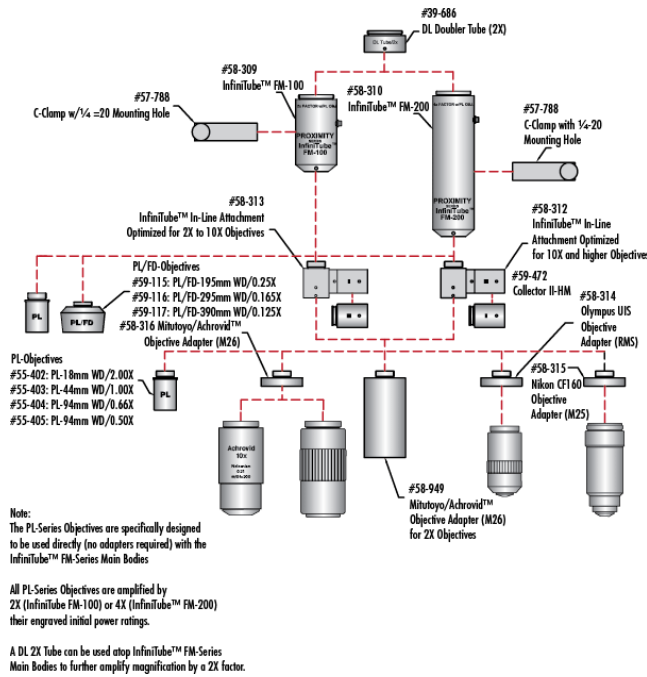

Product Details

- Direct to Video C-Mount for 2/3" and Smaller Sensor Cameras
- Internal Focusing

InfiniTube™ FM Systems are used to mount infinite-conjugate objectives to C-mount cameras, yielding magnifications not possible with ordinary video lenses, such as 50X magnification. The InfiniTube™ system can be configured in a variety of fashions. It can be utilized alone (InfiniTube™ #58-310 or #58-309) for applications where illumination is provided from another source such as a backlight or directional illumination. The InfiniTube™ FM Systems can also be configured for in-line illumination with attachments. The first in-line attachment (#58-313) has been designed for high performance with objectives having a magnification of 10X or below and is not suggested for use with higher magnification objectives. The second in-line attachment (#58-312) has been designed to work with increased efficiency when used with magnifications of 10X or higher, but can be utilized with all magnifications. All in-line attachments accept our [Fiber Optic Light Guides](#) with a 0.312" tip diameter.

Note: Standard system for 2/3" sensors still available.

Technical Information

System Includes	Stock No.
InfiniTube In-Line Assembly Unit	#58-311
Hitachi KP-D20B Camera	#55-837
15.1" Diagonal LCD Monitor (US version only)	#56-522
Y-C Cable (6 ft.)	#39-255
Mitutoyo/Achrovid™ Objective Adapter	#58-316
M1-150 Fiber Optic Illuminator	#55-718
Fiber Optic Light Guide (48" L)	#39-367
Fiber Optic Adapter	#38-944
Standard Boom Stand	#54-120
Rack & Pinion Mounting Plate	#54-123
C-Clamp with 1/4-20 Mounting Hole	#57-788