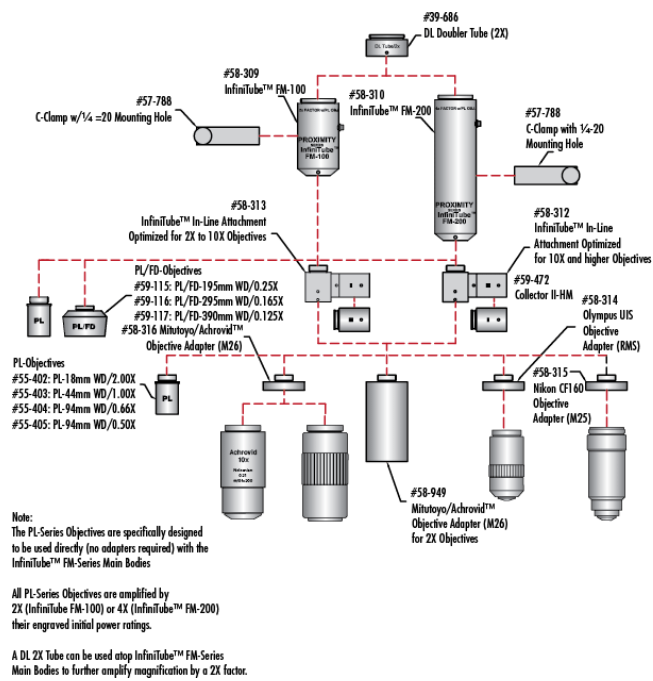

2/3"

Threading & Mounting

Mount:

C-Mount

Regulatory Compliance

RoHS 2015:

Compliant

Reach 224:

Compliant

Certificate of Conformance:

[View](#)

Product Details

- Direct to Video C-Mount for 2/3" and Smaller Sensor Cameras
- Internal Focusing

InfiniTube™ FM Systems are used to mount infinite-conjugate objectives to C-mount cameras, yielding magnifications not possible with ordinary video lenses, such as 50X magnification. The InfiniTube™ system can be configured in a variety of fashions. It can be utilized alone (InfiniTube™ #58-310 or #58-309) for applications where illumination is provided from another source such as a backlight or directional illumination. The InfiniTube™ FM Systems can also be configured for in-line illumination with attachments. The first in-line attachment (#58-313) has been designed for high performance with objectives having a magnification of 10X or below and is not suggested for use with higher magnification objectives. The second in-line attachment (#58-312) has been designed to work with increased efficiency when used with magnifications of 10X or higher, but can be utilized with all magnifications. All in-line attachments accept our [Fiber Optic Light Guides](#) with a 0.312" tip diameter.

Note: [Standard system](#) for 2/3" sensors still available.

Technical Information

System Includes	Stock No.
InfiniTube In-Line Assembly Unit	#58-311
Hitachi KP-D20B Camera	#55-837
15.1" Diagonal LCD Monitor (US version only)	#56-522
Y-C Cable (6 ft.)	#39-255
Mitutoyo/Achrovid™ Objective Adapter	#58-316
M1-150 Fiber Optic Illuminator	#55-718
Fiber Optic Light Guide (48" L)	#39-367
Fiber Optic Adapter	#38-944
Standard Boom Stand	#54-120
Rack & Pinion Mounting Plate	#54-123
C-Clamp with 1/4-20 Mounting Hole	#57-788