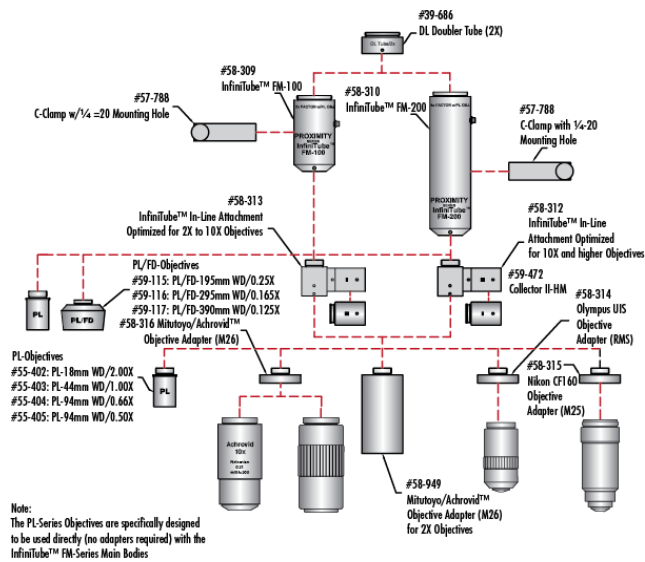

2/3"

Threading & Mounting

Mount:

C-Mount

Regulatory Compliance

RoHS 2015:

Compliant

Reach 224:

Compliant

Certificate of Conformance:

[View](#)

Product Details

- Direct to Video C-Mount for 2/3" and Smaller Sensor Cameras
- Internal Focusing

InfiniTube™ FM Systems are used to mount infinite-conjugate objectives to C-mount cameras, yielding magnifications not possible with ordinary video lenses, such as 50X magnification. The InfiniTube™ system can be configured in a variety of fashions. It can be utilized alone (InfiniTube™ #58-310 or #58-309) for applications where illumination is provided from another source such as a backlight or directional illumination. The InfiniTube™ FM Systems can also be configured for in-line illumination with attachments. The first in-line attachment (#58-313) has been designed for high performance with objectives having a magnification of 10X or below and is not suggested for use with higher magnification objectives. The second in-line attachment (#58-312) has been designed to work with increased efficiency when used with magnifications of 10X or higher, but can be utilized with all magnifications. All in-line attachments accept our [Fiber Optic Light Guides](#) with a 0.312" tip diameter.

Note: [Standard system](#) for 2/3" sensors still available.

Technical Information

System Includes	Stock No.
InfiniTube In-Line Assembly Unit	#58-311
Hitachi KP-D20B Camera	#55-837
15.1" Diagonal LCD Monitor (US version only)	#56-522
Y-C Cable (6 ft.)	#39-255
Mitutoyo/Achrovid™ Objective Adapter	#58-316
M-150 Fiber Optic Illuminator	#55-718
Fiber Optic Light Guide (48" L)	#39-367
Fiber Optic Adapter	#38-944
Standard Boom Stand	#54-120
Rack & Pinion Mounting Plate	#54-123
C-Clamp with 1/4-20 Mounting Hole	#57-788