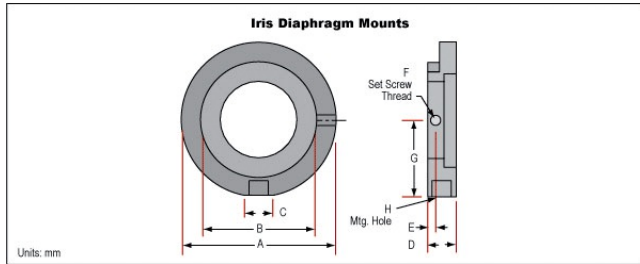

## Threading & Mounting

8-32  
**Mounting Threads:**  
 4-40  
**Set Screw Thread:**

## Technical Information

Iris Diameter	A	B	C	D	E	F	G	H	Stock No.
19.8	30.8	19.8	6.1	6.35	2.5	4-40	15.1	8-32	<a href="#">#53-918</a>
37.0	50.8	37.0	9.0	9.5	2.8	6-32	25.0	1/4-20	<a href="#">#53-919</a>
53.0	66.0	53.0	9.9	9.5	3.0	6-32	32.7	1/4-20	<a href="#">#53-920</a>
70.0	86.0	70.0	10.1	9.5	3.8	6-32	42.7	1/4-20	<a href="#">#53-921</a>
21.0	32.0	21.0	6.2	9.5	3.2	4-40	15.7	8-32	<a href="#">#54-862</a>
38.0	52.0	38.0	9.1	9.5	3.2	6-32	25.6	1/4-20	<a href="#">#54-863</a>
54.0	67.0	54.0	8.9	9.5	3.8	6-32	33.2	1/4-20	<a href="#">#54-864</a>
72.0	88.0	72.0	10.3	11.5	3.8	6-32	43.7	1/4-20	<a href="#">#54-865</a>