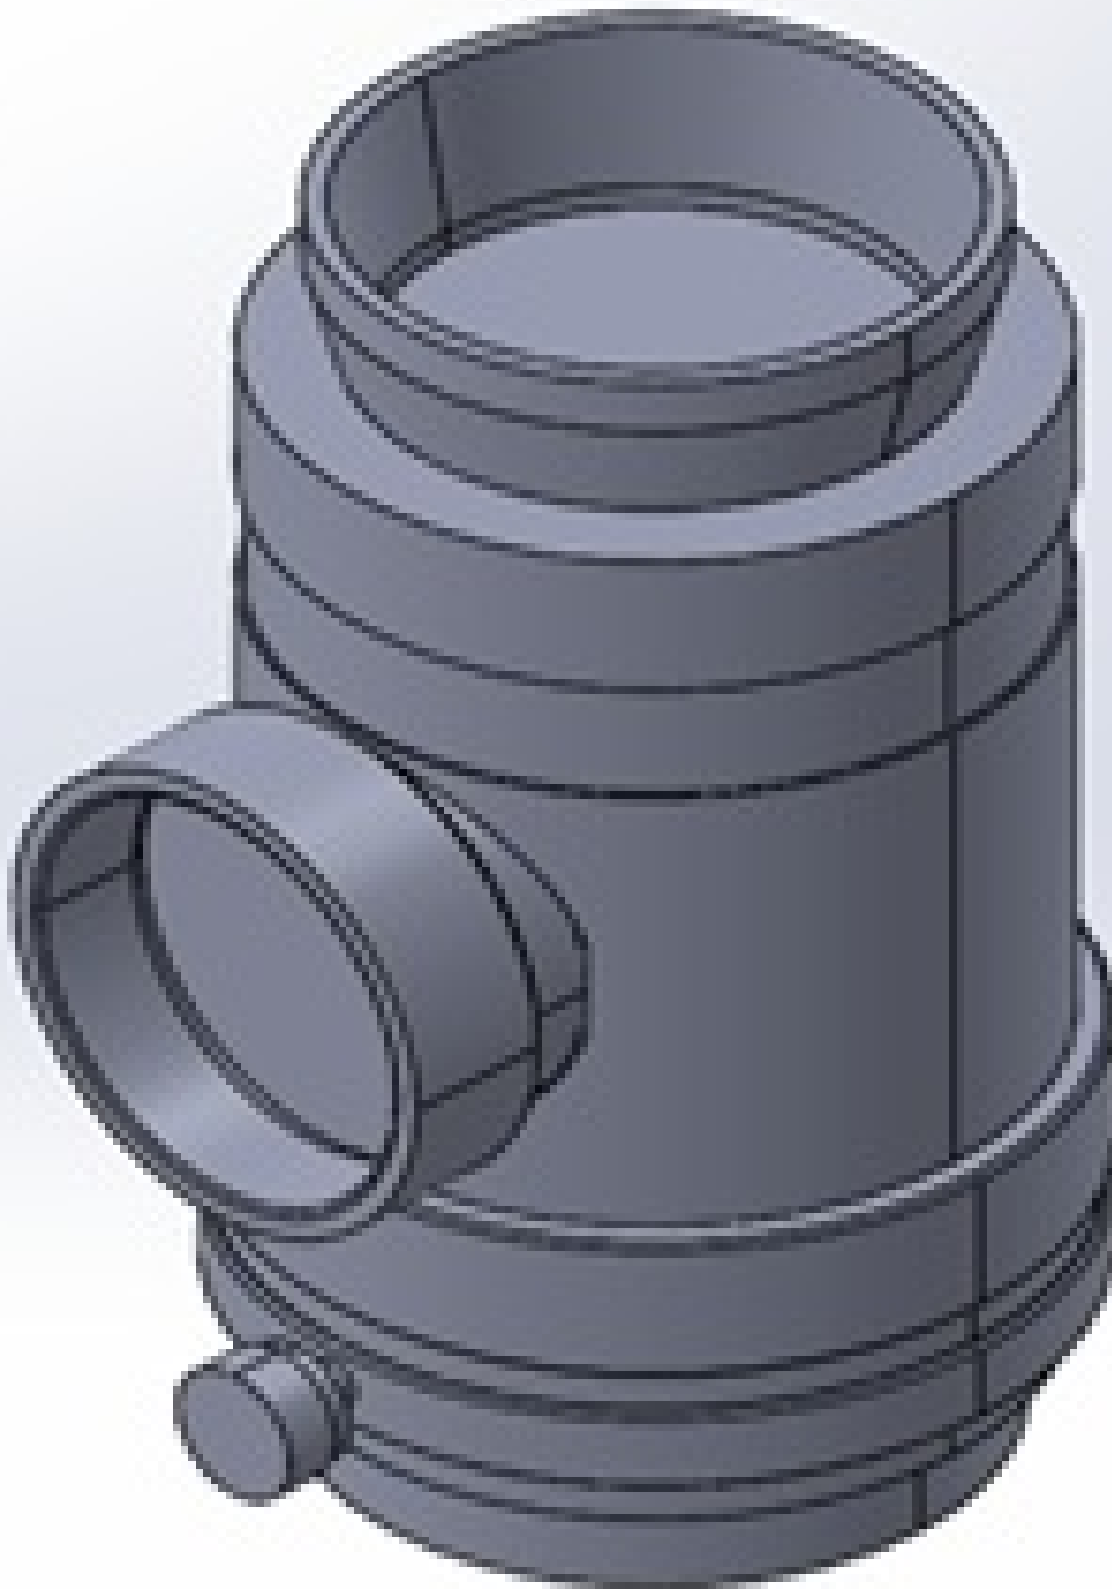

Lower Module w/In-Line Illumination & 5mm Manual Focus

Stock #89-890 [CONTACT US](#)

- 1 + €815⁰⁰

ADD TO CART

Volume Pricing

Qty 1+	€815,00 each
Need More?	Request Quote

! Prices shown are exclusive of VAT/local taxes

Product Downloads

General

Lower Function Module (One Required) **Note:**

Modular High Magnification Zoom Lens **Type:**

Lower Module w/In-Line Illumination & 5mm Manual Focus **Title:**

Regulatory Compliance