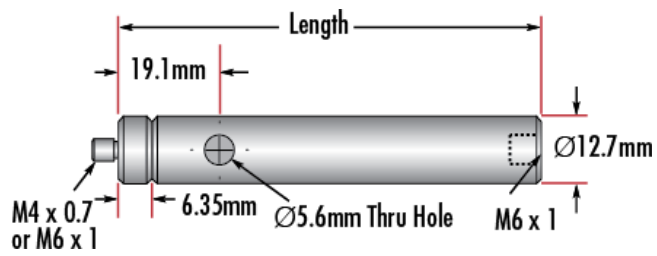

ⓘ Prices shown are exclusive of VAT/local taxes

Product Downloads

General

Metric Type:

Note:
Adapter [#58-985](#) is included. Additional [thread adapters](#) available separately.

Threading & Mounting

M6 x 1.0 Male Thread:

Regulatory Compliance

RoHS 2015:

[Compliant](#)

Certificate of Conformance:

[View](#)

Product Details

- Male M4 x 0.7 or M6 x 1.0 Stud, Female M6 x 1.0 Base
- Posts Include Interchangeable Male Stud and Removable Base S.H.S.S.
- Available in Variety of Lengths
- [English Versions Also Available](#)

TECHSPEC® Metric Stainless Steel Mounting Posts include a 6.35mm long male thread stud adapter that is easily interchangeable with other adapters to ensure compatibility between these posts and any optical mount. Removing the included adapter reveals female M4 threads on the post. Each optical post also has a thru-hole to allow an Allen wrench or other tool to rotate the post easily. Thread values are laser engraved on each post for quick identification and integration. TECHSPEC Metric Stainless Steel Mounting Posts are offered in a variety of lengths. [English versions are also available for purchase.](#)

Technical Information

#68-231

| Stock No. | Description | Qty |
|-------------------------|----------------------------|-----|
| #58-950 | Steel Post, 25.4mm Length | 1 |
| #58-951 | Steel Post, 38.1mm Length | 1 |
| #58-952 | Steel Post, 50.8mm Length | 2 |
| #58-954 | Steel Post, 76.2mm Length | 2 |
| #58-955 | Steel Post, 101.6mm Length | 2 |
| #58-956 | Steel Post, 152.4mm Length | 1 |
| #58-957 | Steel Post, 203.2mm Length | 1 |