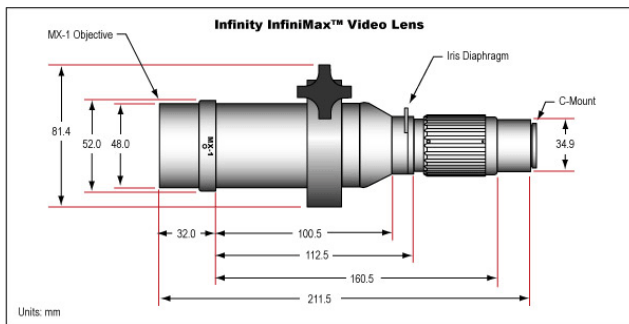

Certificate of Conformance:

Product Details

- Manual Iris
- Objective Options Giving PMAG 0.58X – 2.9X
- Clamp offers 1/4-20 mounting hole
- Optional [LDL](#) Tubes Double Magnification
- Requires the Use of an MX Objective

InfiniMax™ is the newest addition to Infinity Photo-Optical's line of imaging lenses designed specifically for machine vision applications. Using a patented internal focusing system, the InfiniMax™ is able to provide constant magnification over a working distance range. (Using MX-3 through MX-6 objectives only. Working distance range varies by objective.) The MX-1 and MX-2 provide fields of view on the order of 10mm at distances over 10" away, but do not provide constant magnification over the working distance range. The included variable iris diaphragm can be used to adjust light intensity and increase depth of field. Interchangeable objectives thread onto main body. [LDL](#) and [LFA](#) adapters connect directly to C-Mount. LFA provides coverage for large format cameras (F-Mount adapter included, 24 x 36mm max sensor).

Note: The InfiniMax® requires the use of an MX objective below.

Technical Information

Objective	MX-1	MX-2	MX-3	MX-4	MX-5	MX-6
Primary Magnification	0.58 - 0.64X	0.78 - 0.81X	1.00X	1.16X	1.42X	2.90X
Field of View (1/2" Sensor Horiz)	11.1 - 10.1mm	8.2 - 7.9mm	6.4mm	5.5mm	4.5mm	2.2mm
Working Distance	381 - 315mm	285 - 250mm	194 - 174mm	181 - 164mm	146 - 134mm	68 - 65mm
Size (Max Diameter x L)	52 x 32mm	52 x 32mm	52 x 64mm	52 x 32mm	52 x 32mm	52 x 26.2mm