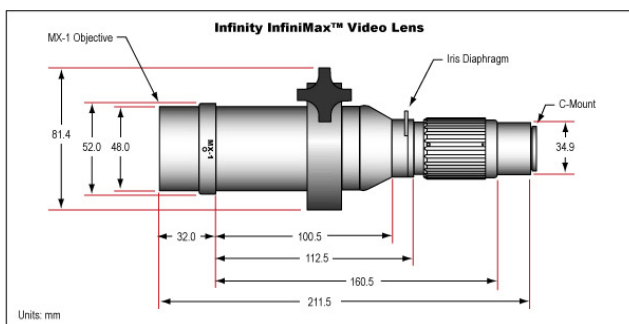

Certificate of Conformance:

Product Details

- Manual Iris
- Objective Options Giving PMAG 0.58X – 2.9X
- Clamp offers 1/4-20 mounting hole
- Optional [LDL](#) Tubes Double Magnification
- Requires the Use of an MX Objective

InfiniMax™ is the newest addition to Infinity Photo-Optical's line of imaging lenses designed specifically for machine vision applications. Using a patented internal focusing system, the InfiniMax™ is able to provide constant magnification over a working distance range. (Using MX-3 through MX-6 objectives only. Working distance range varies by objective.) The MX-1 and MX-2 provide fields of view on the order of 10mm at distances over 10" away, but do not provide constant magnification over the working distance range. The included variable iris diaphragm can be used to adjust light intensity and increase depth of field. Interchangeable objectives thread onto main body. [LDL](#) and [LFA](#) adapters connect directly to C-Mount. LFA provides coverage for large format cameras (F-Mount adapter included, 24 x 36mm max sensor).

Note: The InfiniMax® requires the use of an MX objective below.

Technical Information

Objective	MX-1	MX-2	MX-3	MX-4	MX-5	MX-6
Primary Magnification	0.58 - 0.64X	0.78 - 0.81X	1.00X	1.16X	1.42X	2.90X
Field of View (1/2" Sensor Horiz)	11.1 - 10.1mm	8.2 - 7.9mm	6.4mm	5.5mm	4.5mm	2.2mm
Working Distance	381 - 315mm	285 - 250mm	194 - 174mm	181 - 164mm	146 - 134mm	68 - 65mm
Size (Max Diameter x L)	52 x 32mm	52 x 32mm	52 x 64mm	52 x 32mm	52 x 32mm	52 x 26.2mm