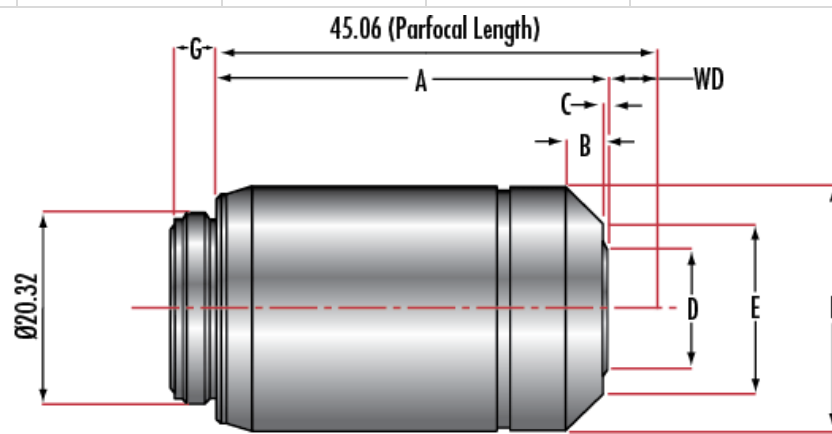

ⓘ Prices shown are exclusive of VAT/local taxes

Product Downloads

General

Model Number:
MXPLFLN50XBD

Compatible Tube Lens Focal Length (mm):
Focal Length: 180mm

Type:
Brightfield/Darkfield

Style:
Infinity Corrected

#88-202	LMPLFLN 5X	22.5	0.3	-	25.4	-	26.0	4.9	22.5
#88-203	LMPLFLN 10X	24.0	1.9	-	15.2	22.4	26.0	4.5	21.0
#88-204	LMPLFLN 20X	33.0	3.7	-	17.0	-	26.0	4.8	12.0
#88-205	LMPLFLN 50X	34.4	4.0	-	18.2	-	26.0	4.9	10.6
#88-206	LMPLFLN 100X	41.6	3.8	0.5	12.5	18.1	26.0	4.7	3.4
#16-880	MPLFLN 1.25X	41.5	-	-	28.6	29.0	30	4.9	3.5
#39-573	MPLFLN 2.5X	34.3	2.7	-	24.5	29.0	30.0	4.9	10.7
#88-332	MPLFLN 5X	25.0	2.5	-	20.9	-	26.0	4.5	20.0
#88-333	MPLFLN 10X	34.0	5.6	-	14.5	-	26.0	4.5	11.0
#23-721	MXPLFLN 20X	42.0	2.63	2.15	9	20.4	26	4.8	3
#23-722	MXPLFLN 50X	42.0	3.4	1.96	10.3	19	26	4.5	3

Stock #	Model	A	B	C	D	E	F	G	WD
#86-827	LMPLFLN-BD 5X	30.0	2.6	3.4	16.2	29.5	32.0	5.0	15.0
#86-828	LMPLFLN-BD 10X	35.0	2.1	2.7	15.5	30.0	32.0	4.5	10.0
#86-829	LMPLFLN-BD 20X	33.0	1.2	0.5	22.0	30.0	32.0	4.5	12.0
#86-830	LMPLFLN-BD 50X	34.4	1.2	1.4	20.7	28.0	32.0	4.8	10.6
#86-831	LMPLFLN-BD 100X	41.7	1.2	4.0	21.0	29.0	32.0	4.7	3.3