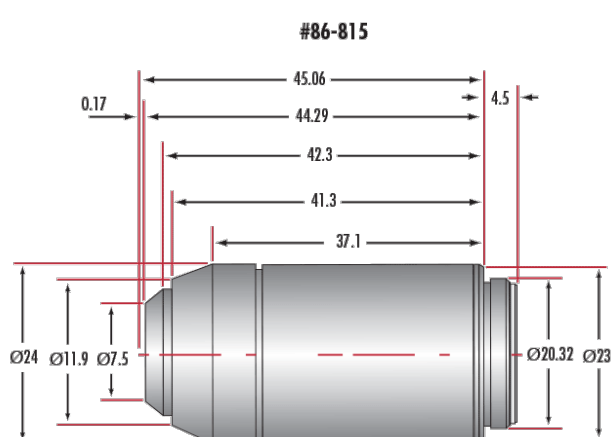

Olympus **Manufacturer:**

Physical & Mechanical Properties

0.55 **Field of View (mm):**

44.30 **Length excluding Threads (mm):**

24 **Maximum Diameter (mm):**

110.6 **Weight (g):**

Optical Properties

0.17 **Compatible Cover Glass Thickness (mm):**

4.50 **Focal Length FL (mm):**

40X **Magnification:**

0.65 **Numerical Aperture NA:**

0.52 **Resolving Power (μm):**

0.65 **Depth of Field (μm):**

0.6 **Working Distance (mm):**

22 **Field Number (mm):**

45 **Parfocal Length (mm):**

N/A **Immersion Liquid:**

1041 **Depth of Focus (μm):**

5.85 **Entrance Pupil Diameter (mm):**

Threading & Mounting

RMS / 20.32mm x 36 TPI **Mounting Threads:**

Regulatory Compliance

[View](#) **Certificate of Conformance:**

Technical Information

Using Olympus Objectives with C-Mount Cameras

| | Stock # | A | B | C | D | E | F | G |
|----------|------------------------|------|-----|-----|------|------|------|-----|
| PLN 2X | 16-879 | 39.1 | 3.4 | 0.0 | 16.8 | 16.8 | 24.0 | 4.5 |
| PLN 4X | 86-812 | 26.4 | 4.4 | 0.0 | 15.8 | 15.8 | 24.0 | 4.5 |
| PLN 10X | 86-813 | 34.3 | 4.1 | 1.6 | 10.5 | 16.0 | 24.0 | 4.5 |
| PLN 20X | 86-814 | 43.7 | 4.2 | 2.4 | 6.1 | 15.6 | 24.0 | 4.8 |
| PLN 40X | 86-815 | 44.3 | 4.2 | 3.0 | 7.5 | 15.6 | 24.0 | 4.5 |
| PLN 100X | 86-816 | 44.7 | 4.2 | 2.5 | 6.6 | 15.6 | 24.0 | 4.5 |