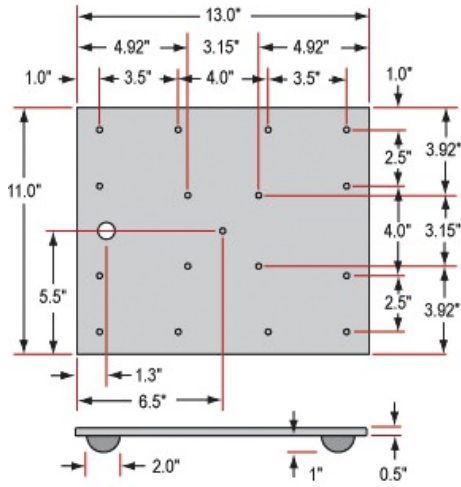

Product Details

- Variety of Bases Available
- Stand-Alone or Benchtop Compatible Bases
- Designed for Use with 0.75" [Stainless Steel Posts](#)
- [Rack and Pinion Focusing Mounts](#), and [Accessories](#) also Available

Imaging System Bases are designed to construct imaging systems utilizing our 0.75" (19.05mm) diameter, 16 TPI mounting posts. The Large Workstation Platform and Small Platform Base feature sorbothane feet to minimize vibration. The Circular Base is weighted for added stability. The Universal Breadboard Adapter for ¼" Posts features slots that allow for mounting to both metric and English [optical tables and breadboards](#). Imaging System Bases are available for a variety of system mounting and construction needs.

Technical Information

Small Platform Workstation #53-009