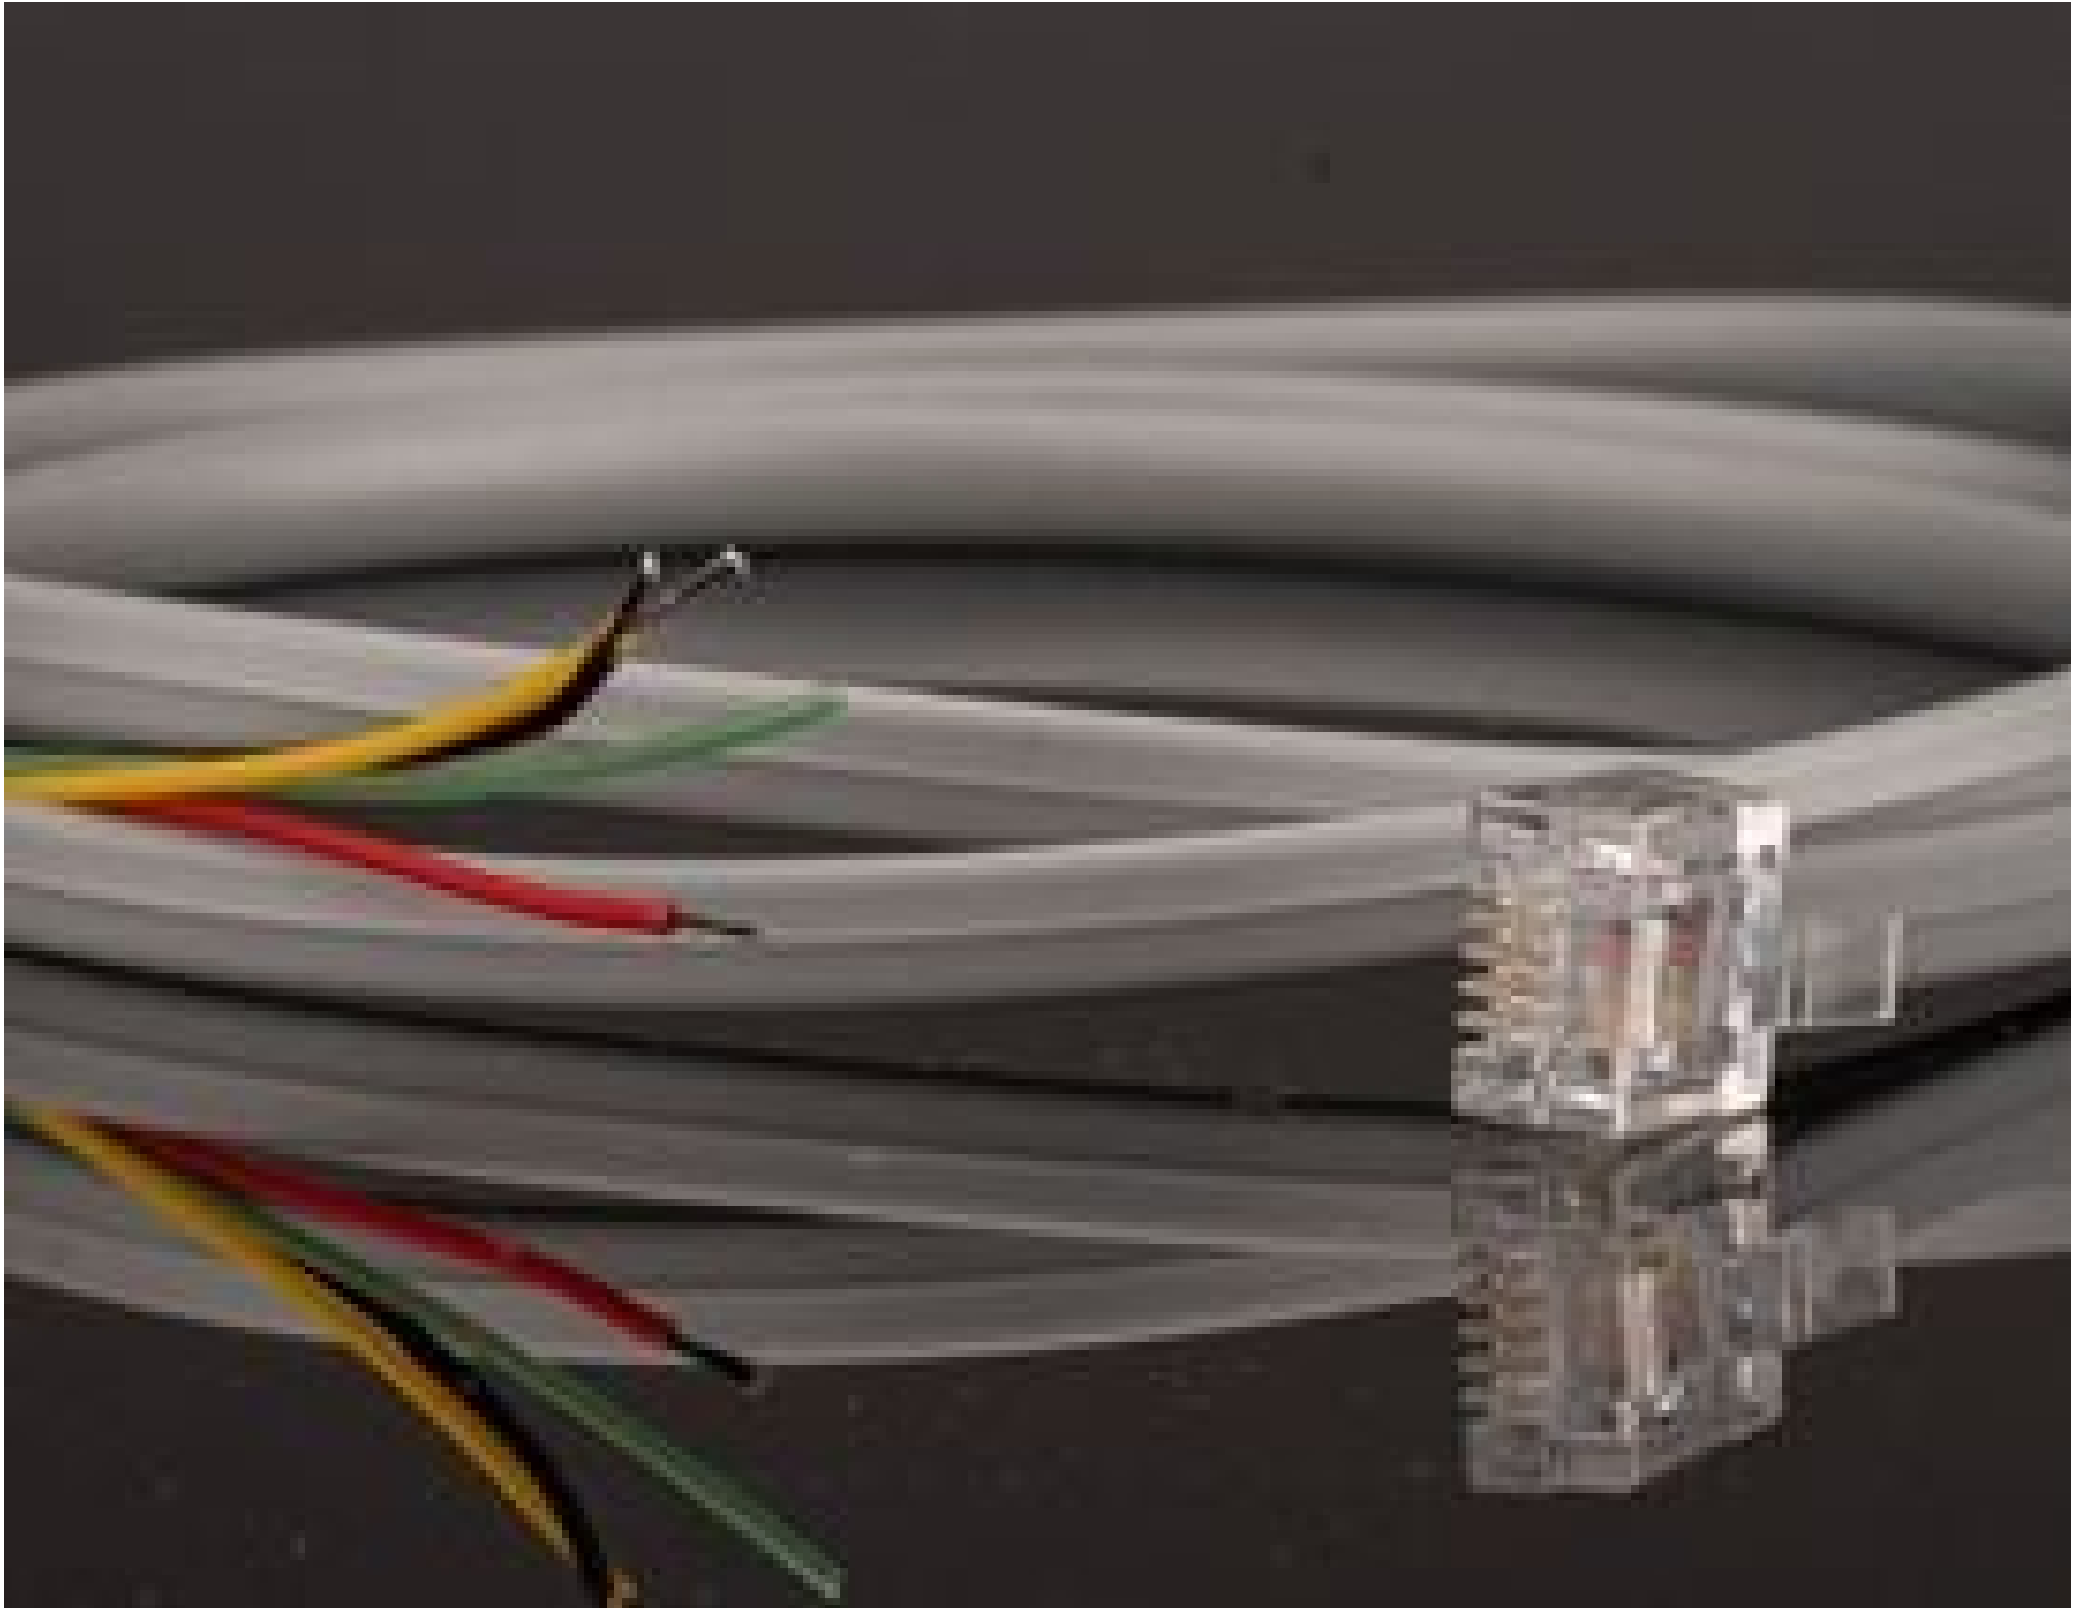

RS-232 Breakout Cable

RS-232 Breakout Cable (#66-035)

Stock **#66-035** [CONTACT US](#)

⊖ 1 ⊕ €25⁰⁰

ADD TO CART

Volume Pricing	
Qty 1+	€25,00 each
Need More?	Request Quote

ⓘ Prices shown are exclusive of VAT/local taxes

Product Downloads

General

Accessory **Type of Illumination:**

Regulatory Compliance

Compliant **RoHS 2015:**

Compliant **Reach 224:**