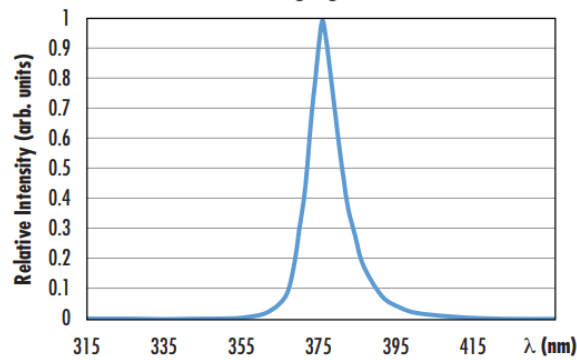

SCHOTT VisiLED UV Ringlights for stereo microscopes offer bright-field illumination for both visible and UV applications. The homogenous white light displays samples in natural color while UV excitation reveals previously invisible parts of the sample through fluorescence. The SCHOTT MC 1100 Controller makes it easy to switch between the two illumination modes and controls light intensity and illumination direction. VisiLED ringlights offer extremely homogeneous and shadow-free illumination in a robust metal housing, with a well-designed heat sink enabling maximum brightness and a long lifetime. In combination with accessories such as diffusers, polarizer sets and adaptor rings, multiple illumination modes are possible. SCHOTT VisiLED UV Ringlights are used in variety of applications including forensic and life sciences, industrial coatings, and structural crack detection.

Note: Power supply, power cord and controller are required and sold separately. Compatible only with SCHOTT MC 1100 Controller. A UV protection filter is included.

Technical Information

SCHOTT VisiLED UV Ringlights feature 5 different segment modes to achieve optimal illumination for your application.

SCHOTT VisiLED Ring Light - UV LED Emission