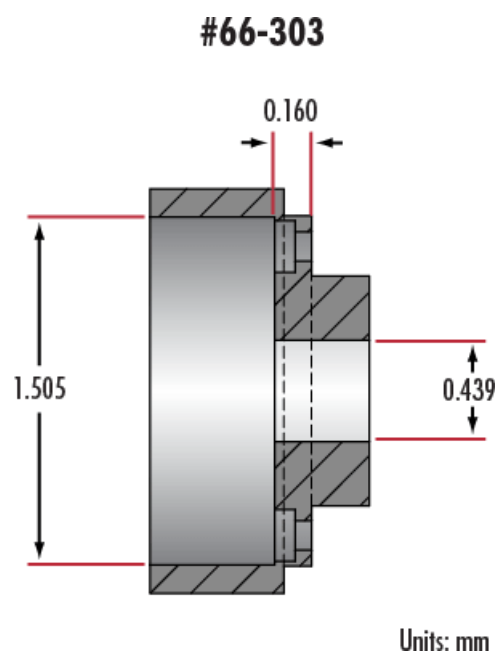

Regulatory Compliance

[Compliant](#) **RoHS 2015:**

[Compliant](#) **Reach 224:**

[View](#) **Certificate of Conformance:**

Product Details

- Direct Replacement for 150W Halogen Illuminators
- 50% Power Savings Compared To Halogen Source
- More than 60,000 Hour LED Lifetime
- For Use with [Fiber Optic Light Guides](#)

SugarCUBE™ LED Illuminators have an output of up to 1700 lumens and are ideal replacements for standard halogen illuminators because LED illuminators last up to 60 times longer than halogen bulbs and never need to be replaced. These illuminators are controllable manually through controls on the front of the unit or via RS-232 for easy integration into computer controlled systems. Optional, easy-to-operate software is also available.

Available with red, green, blue, white, or white options, SugarCUBE™ LED Illuminators fulfill a wide range of machine vision applications. The standard white unit offers an output power of greater than 1450 lumens and a radiant flux of 1200mW. A fiber optic adapter required to connect a light guide to the illuminator.

Technical Information