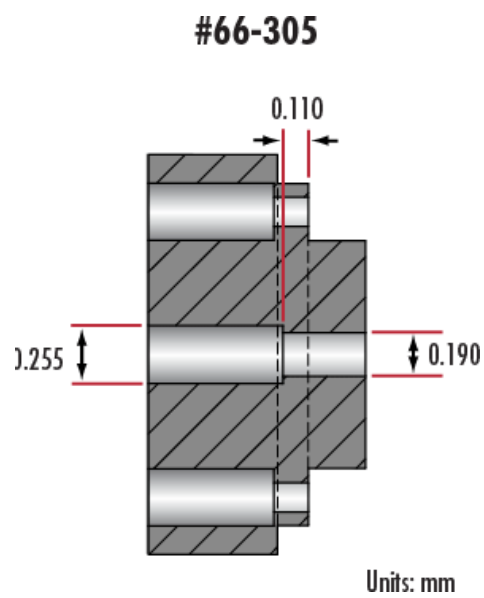

ⓘ Prices shown are exclusive of VAT/local taxes

Product Downloads

General

Accessory Type of Illumination:

Physical & Mechanical Properties

0.19" Ferrule Diameter (inches):

0.255" Shoulder Diameter (inches):

Technical Information

Stock Number	Description	Shoulder Diameter (Inches)	Ferrule Diameter (Inches)	Compatible Illuminator	Compatible Light Guide
#66-301	SugarCUBE™ Light Guide Adapter - 50	0.752	0.564	Red, Green, Blue, White, Ultra White	54-210, 39-826, 58-839, 54-174, 38-659, 39-369, 39-370, 39-371 <i>Ultra White MUST use liquid light guides</i>
#66-302	SugarCUBE™ Light Guide Adapter - 52	0.877	0.564	Red, Green, Blue, White, Ultra White	54-210, 39-826, 58-839, 54-174, 38-659, 39-369, 39-370, 39-371 <i>Ultra White MUST use liquid light guides</i>
#66-303	SugarCUBE™ Light Guide Adapter - 53	1.505	0.439	Red, Green, Blue, White	
#66-304	SugarCUBE™ Light Guide Adapter - 56	0.207	0.19	Red, Green, Blue, White	54-199, 42-344, 39-365, 42-345, 40-644, 39-366
#66-305	SugarCUBE™ Light Guide Adapter - 57	0.255	0.19	Red, Green, Blue, White	54-199, 42-344, 39-365, 42-345, 40-644, 39-366
#66-306	SugarCUBE™ Light Guide Adapter - 58	0.424	0.314	Red, Green, Blue, White	54-202, 53-045, 40-639, 42-346, 42-347, 39-367, 39-368, 53-689, 53-692, 53-690, 53-693, 53-691, 53-694
#66-307	SugarCUBE™ Light Guide Adapter - 65	1.52	0.63	Red, Green, Blue, White	54-212
#66-308	SugarCUBE™ Light Guide Adapter - 66	1.52	0.565	Red, Green, Blue, White	54-210, 39-826, 58-839, 54-174, 38-659, 39-369, 39-370, 39-371
#13-536	SugarCUBE™ Light Guide Adapter - 3mm	0.57	0.314	Red, Green, Blue, White, Ultra White	54-202, 53-045, 40-639, 42-346, 42-347, 39-367, 39-368, 53-689, 53-692, 53-690, 53-693, 53-691, 53-694 <i>Ultra White MUST use liquid light guides</i>
#13-537	SugarCUBE™ Light Guide Adapter - 5mm	0.455	0.314	Red, Green, Blue, White, Ultra White	54-202, 53-045, 40-639, 42-346, 42-347, 39-367, 39-368, 53-689, 53-692, 53-690, 53-693, 53-691, 53-694 <i>Ultra White MUST use liquid light guides</i>