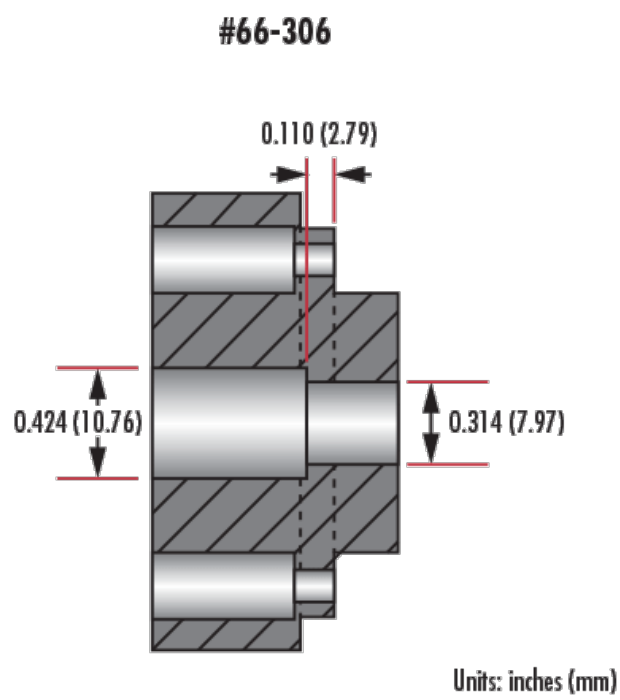

ⓘ Prices shown are exclusive of VAT/local taxes

Product Downloads

General

Accessory **Type of Illumination:**

Physical & Mechanical Properties

0.314" **Ferrule Diameter (inches):**

0.424" **Shoulder Diameter (inches):**

Technical Information

Stock Number	Description	Shoulder Diameter (Inches)	Ferrule Diameter (Inches)	Compatible Illuminator	Compatible Light Guide
#66-301	SugarCUBE™ Light Guide Adapter - 50	0.752	0.564	Red, Green, Blue, White, Ultra White	54-210, 39-826, 58-839, 54-174, 38-659, 39-369, 39-370, 39-371 Ultra White MUST use liquid light guides
#66-302	SugarCUBE™ Light Guide Adapter - 52	0.877	0.564	Red, Green, Blue, White, Ultra White	54-210, 39-826, 58-839, 54-174, 38-659, 39-369, 39-370, 39-371 Ultra White MUST use liquid light guides
#66-303	SugarCUBE™ Light Guide Adapter - 53	1.505	0.439	Red, Green, Blue, White	
#66-304	SugarCUBE™ Light Guide Adapter - 56	0.207	0.19	Red, Green, Blue, White	54-199, 42-344, 39-365, 42-345, 40-644, 39-366
#66-305	SugarCUBE™ Light Guide Adapter - 57	0.255	0.19	Red, Green, Blue, White	54-199, 42-344, 39-365, 42-345, 40-644, 39-366
#66-306	SugarCUBE™ Light Guide Adapter - 58	0.424	0.314	Red, Green, Blue, White	54-202, 53-045, 40-639, 42-346, 42-347, 39-367, 39-368, 53-689, 53-692, 53-690, 53-693, 53-691, 53-694
#66-307	SugarCUBE™ Light Guide Adapter - 65	1.52	0.63	Red, Green, Blue, White	54-212
#66-308	SugarCUBE™ Light Guide Adapter - 66	1.52	0.565	Red, Green, Blue, White	54-210, 39-826, 58-839, 54-174, 38-659, 39-369, 39-370, 39-371
#13-536	SugarCUBE™ Light Guide Adapter - 3mm	0.57	0.314	Red, Green, Blue, White, Ultra White	54-202, 53-045, 40-639, 42-346, 42-347, 39-367, 39-368, 53-689, 53-692, 53-690, 53-693, 53-691, 53-694 Ultra White MUST use liquid light guides
#13-537	SugarCUBE™ Light Guide Adapter - 5mm	0.455	0.314	Red, Green, Blue, White, Ultra White	54-202, 53-045, 40-639, 42-346, 42-347, 39-367, 39-368, 53-689, 53-692, 53-690, 53-693, 53-691, 53-694 Ultra White MUST use liquid light guides